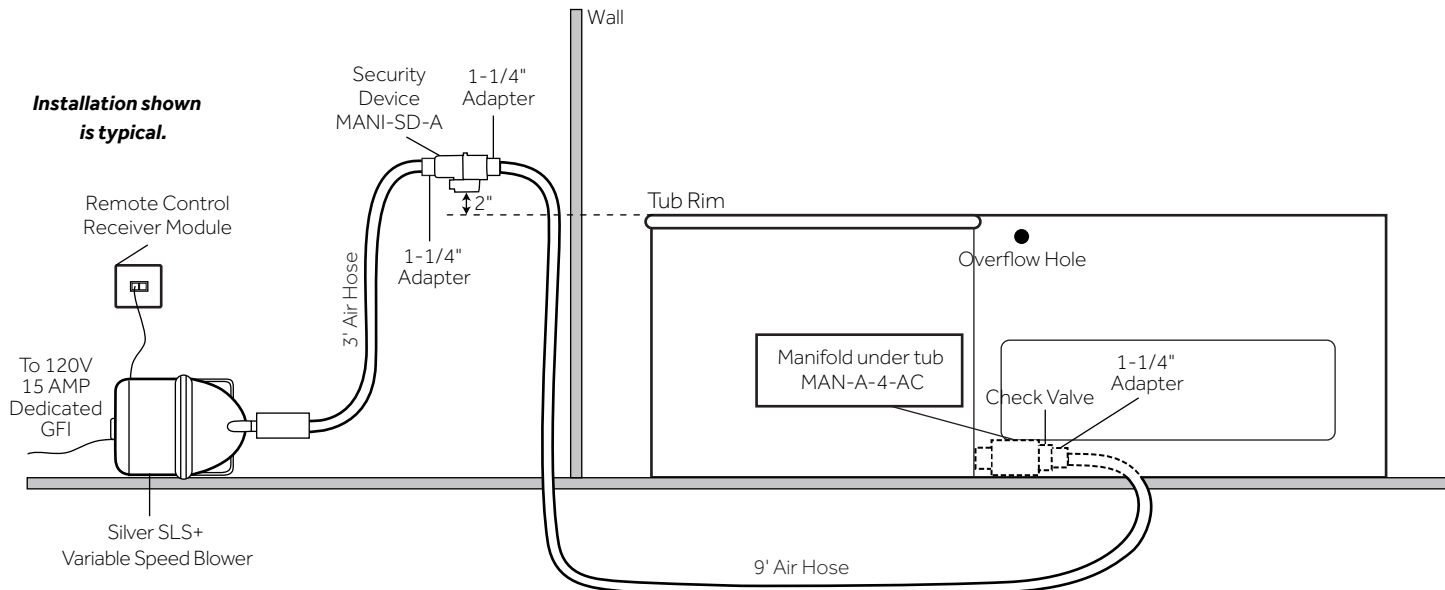

## INSTALLATION

Install blower behind a wall (with an access panel) or in a closet. Blower can also be installed under floor. Ensure the security device, MANI-DS-A, is at least:

- 2" Above the tub rim

Security device and hose can be mounted in wall

## INSIDE OF BATH

- (12) MAXI AIR JETS WITH 24 OPENINGS

ELBOWS FOR AIR JETS

TEES FOR AIR JETS