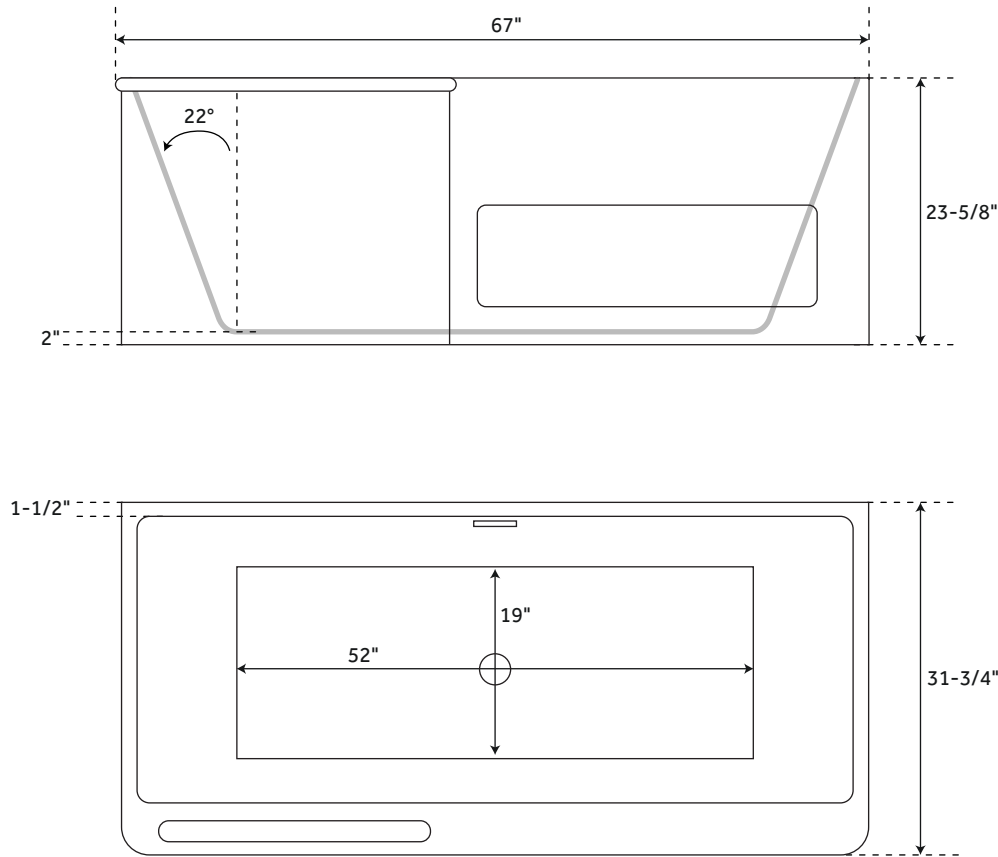

## FEATURES

Product Finish: White  
Overflow Hole: Yes  
Integral Drain & Overflow : Yes  
Material: Acrylic  
Length: 67"  
Width: 31-3/4"  
Height: 23-5/8"  
Tub Interior Length: 52"  
Tub Interior Width: 19"  
Tub Slope: 22°  
Water Depth To Rim: 16-1/2"  
Water Depth To Overflow: 14"  
Drain Included: Yes  
Drain Placement: Center  
Faucet Included: No  
Faucet Drillings: No Drillings  
Water Capacity (Gallons): 60  
Built-In Adjusters: Yes  
Tub Weight Uncrated (lbs): 179  
Tub Weight Crated (lbs): 289  
Number Of Jets: 12

## INSIDE OF BATH

- (12) MAXI AIR JETS WITH 24 OPENINGS

ELBOWS FOR AIR JETS

TEES FOR AIR JETS

# 67" RETFORD

### FEATURES

Product Finish: White  
Overflow Hole: Yes  
Integral Drain & Overflow: Yes  
Material: Acrylic  
Length: 67"  
Width: 31-3/4"  
Height: 23-5/8"  
Tub Interior Length: 52"  
Tub Interior Width: 19"  
Tub Slope: 22°  
Water Depth To Rim: 16-1/2"  
Water Depth To Overflow: 14"  
Drain Included: Yes  
Drain Placement: Center  
Faucet Included: No  
Faucet Drillings: No Drillings  
Water Capacity (Gallons): 60  
Built-In Adjusters: Yes  
Tub Weight Uncrated (lbs): 179  
Tub Weight Crated (lbs): 289  
Number Of Jets: 12