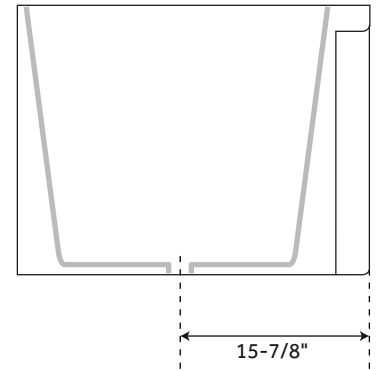

## FEATURES

Product Finish: White  
Overflow Hole: Yes  
Integral Drain & Overflow : Yes  
Material: Acrylic  
Length: 67"  
Width: 31-3/4"  
Height: 23-5/8"  
Tub Interior Length: 52"  
Tub Interior Width: 19"  
Tub Slope: 22°  
Water Depth To Rim: 16-1/2"  
Water Depth To Overflow: 14"  
Drain Included: Yes  
Drain Placement: Center  
Faucet Included: No  
Faucet Drillings: No Drillings  
Water Capacity (Gallons): 60  
Built-In Adjusters: Yes  
Tub Weight Uncrated (lbs): 179  
Tub Weight Crated (lbs): 289  
Number Of Jets: 12

## INSIDE OF BATH

- (12) MAXI AIR JETS WITH 24 OPENINGS

ELBOWS FOR AIR JETS

TEES FOR AIR JETS

# 67" RETFORD

### FEATURES

Product Finish: White  
Overflow Hole: Yes  
Integral Drain & Overflow: Yes  
Material: Acrylic  
Length: 67"  
Width: 31-3/4"  
Height: 23-5/8"  
Tub Interior Length: 52"  
Tub Interior Width: 19"  
Tub Slope: 22°  
Water Depth To Rim: 16-1/2"  
Water Depth To Overflow: 14"  
Drain Included: Yes  
Drain Placement: Center  
Faucet Included: No  
Faucet Drillings: No Drillings  
Water Capacity (Gallons): 60  
Built-In Adjusters: Yes  
Tub Weight Uncrated (lbs): 179  
Tub Weight Crated (lbs): 289  
Number Of Jets: 12