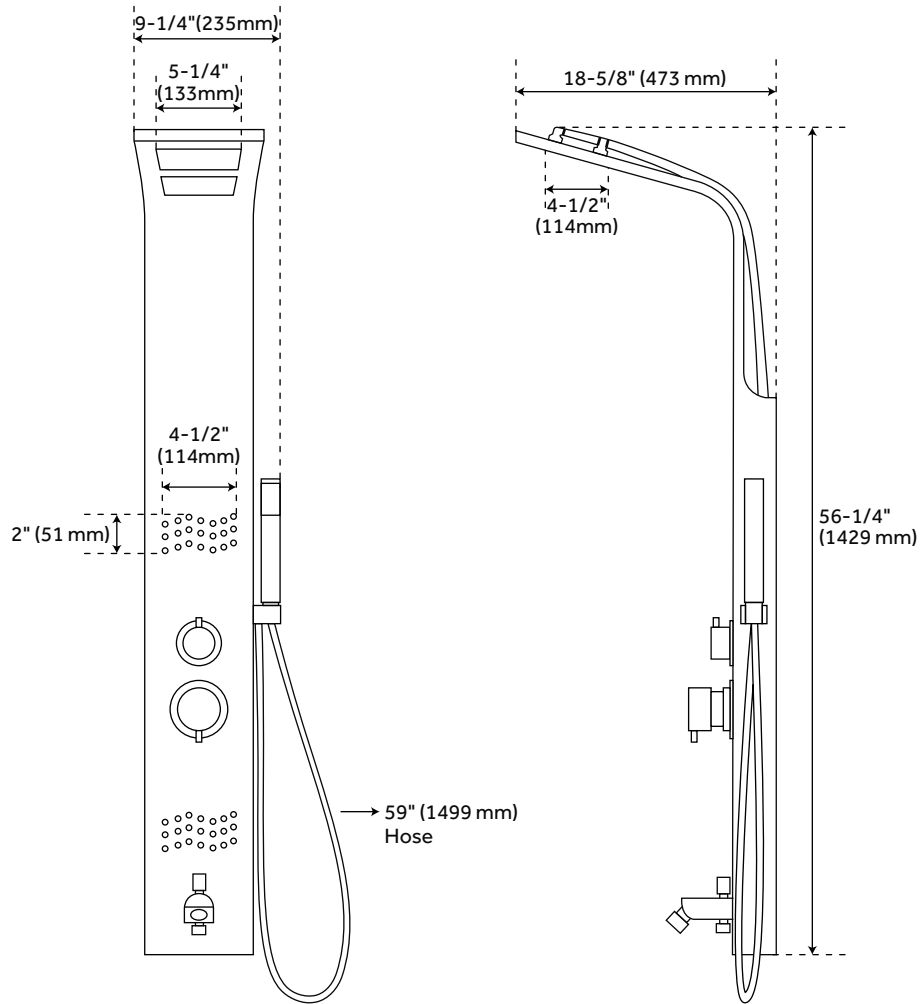

TAYLOR

STAINLESS STEEL SHOWER PANEL WITH HAND SHOWER AND TWO BODY SPRAYS

SKU: 943093

FEATURES

Material: Stainless Steel
Handle Type: Knob
Installation Type: Wall Mount
Length: 9-1/4"
Width: 18-5/8"
Height: 56-1/4"
Features: Hand Shower Included,
Pressure-Balanced
Assembly Required: No
Installation Type: Wall Mount
Shower Head Length: 5-1/4"
Shower Head Width: 4-1/2"
Water Connection Included: Yes
Water Supplies Included: Yes
Diverter Included: Yes
Diverter Outlets: 3
Maximum Flow Rate: 2.0 gpm
(gallons per minute)

SIGNATURE HARDWARE LIFETIME WARRANTY

See website for warranty information

All product dimensions are nominal.

REVISED 05/08/2019