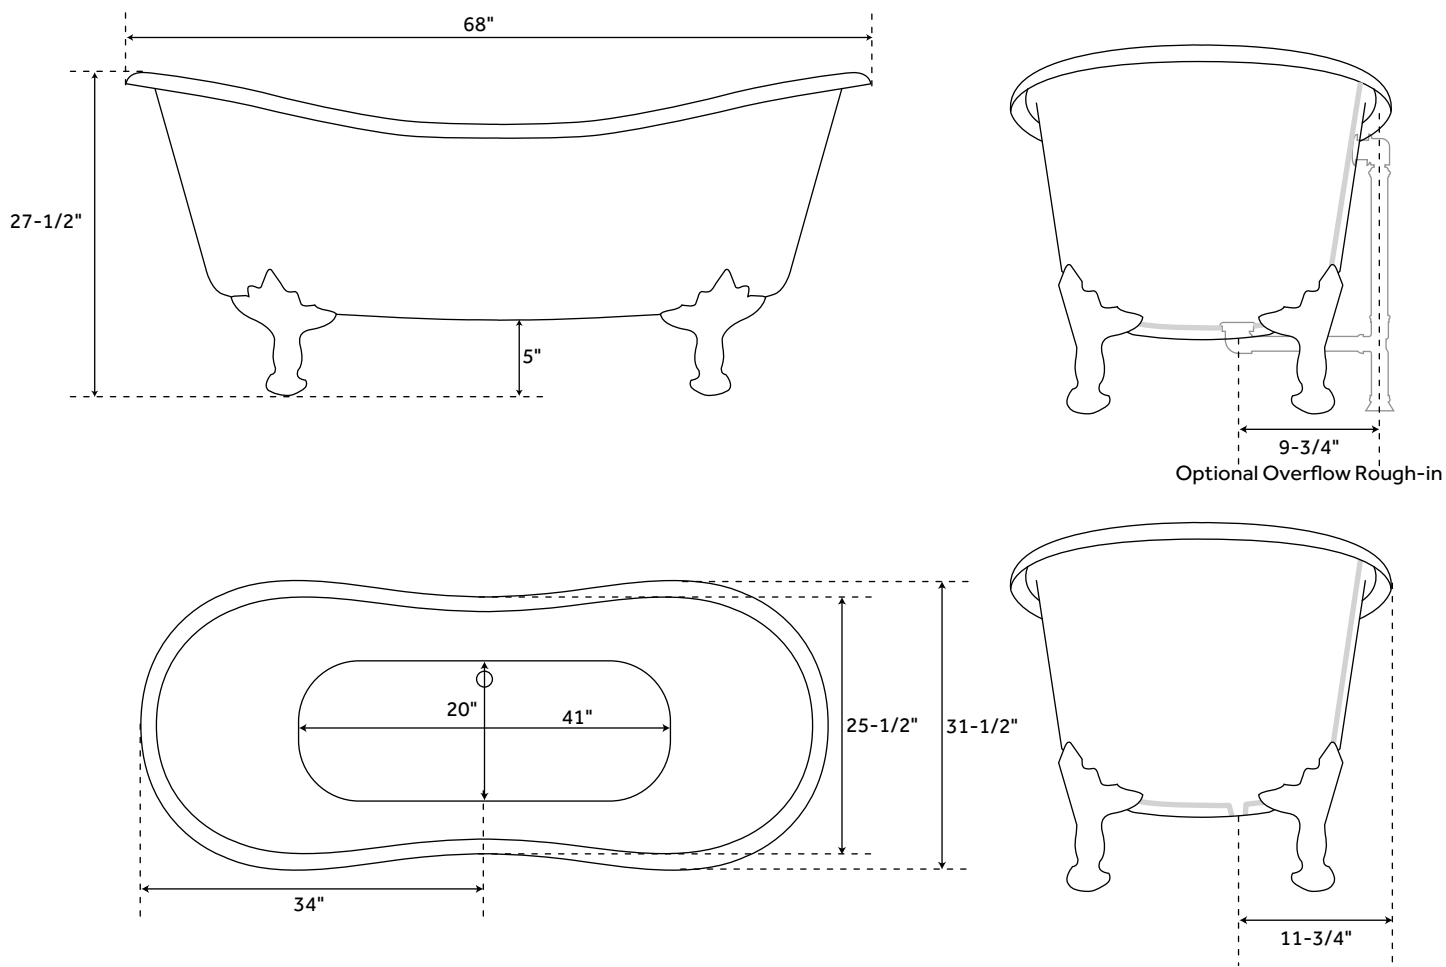

68" WALLER

CAST IRON CLAWFOOT DOUBLE-SLIPPER TUB - MODERN FEET

SKU: 942159

FEATURES

Design: Traditional
Features: Custom Painting Available
Overflow Hole: Yes
Shape: Oval
Material: Cast Iron
Length: 68"
Width: 31-1/2"
Height: 27-1/2"
Tub Interior Length: 41"
Tub Interior Width: 20"
Water Depth to Rim: 19"
Water Depth To Overflow: 13"
Exterior Treatment: Smooth
Interior Treatment: Smooth
Feet Type: Modern
Tap Deck: No
Drain Placement: Offset
Water Capacity (Gallons): 46
Built-In Adjusters: Yes
Tub Weight Uncrated (lbs): 425
Tub Weight Crated (lbs): 525

SIGNATURE HARDWARE LIFETIME WARRANTY

See website for warranty information

All measurements are approximate. Measurements may vary +/- 1/2".

REVISED 11/27/2018