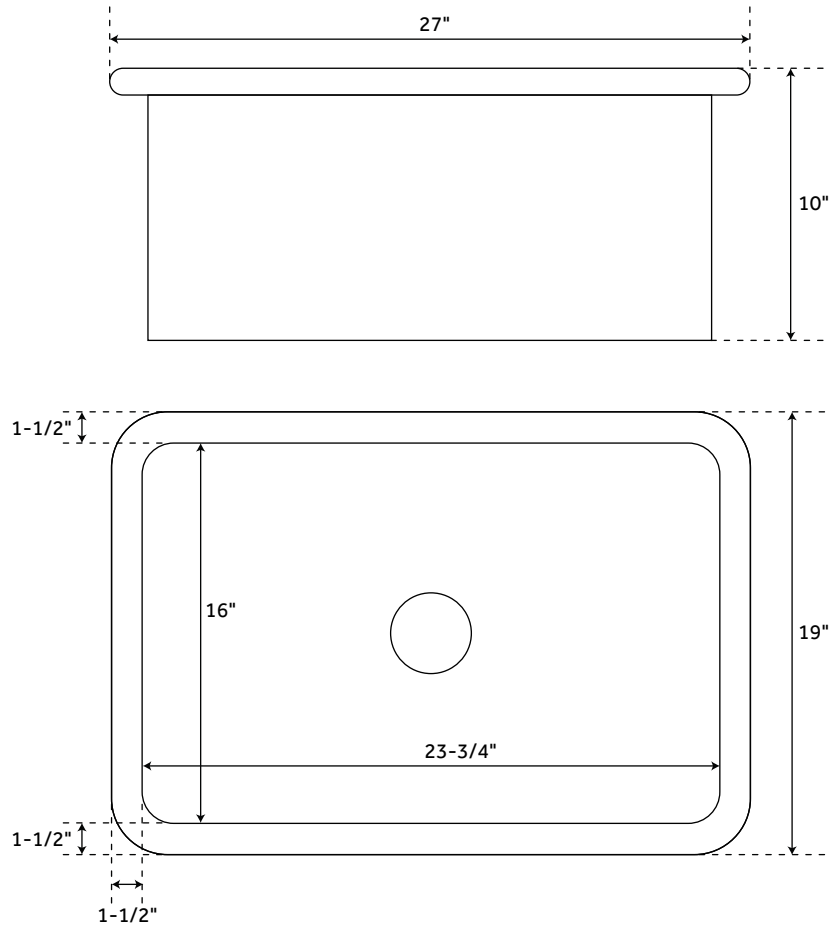

27" DERIN

DROP-IN/UNDERMOUNT FIRECLAY SINK

SKU: 941999, 942000, 942001, 941339, 941340, 941341

FEATURES

- Material: Fireclay
- Basin Split: Single
- Shape: Rectangle
- Sink Installation: Drop-In
- Faucet Centers: No Faucet Hole
- Number of Basins: 1
- Length: 27"
- Width: 19"
- Height: 10"
- Basin Length: 23-3/4"
- Basin Width: 16"
- Water Depth to Rim: 8-1/2"
- Rim Thickness: 1-1/2"
- Faucet Included: No
- Drain Placement: Center
- Drain Included: Optional
- Drain Size: 3-1/2"
- Reversible Mounting : Yes