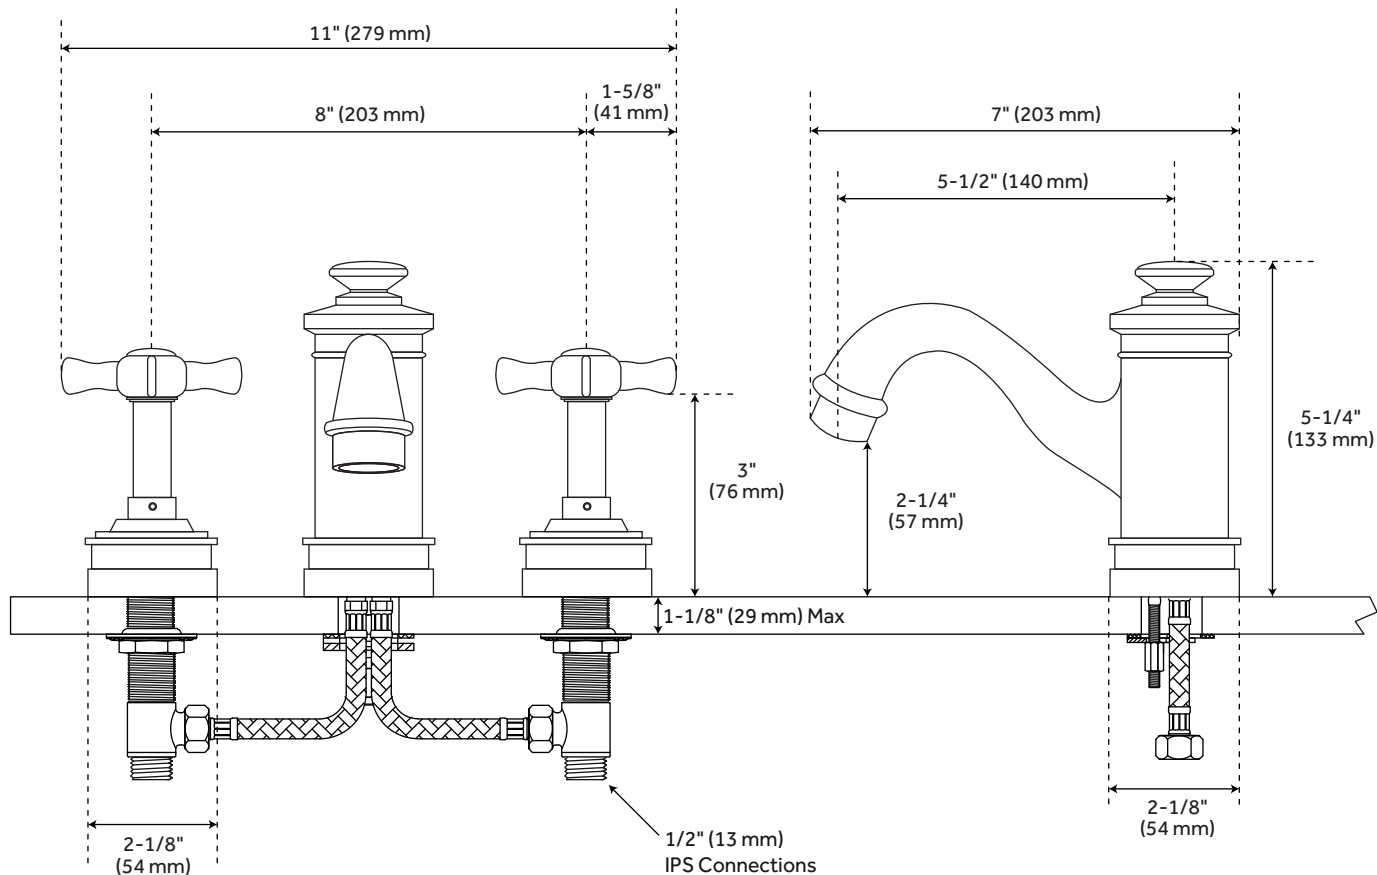

MELLWOOD

WIDESPREAD BATHROOM FAUCET WITH CROSS HANDLES

SKU: 941722

FEATURES

Installation Type: Widespread
Max. Countertop Thickness: 1-1/8"
Faucet Centers: 8"
Handle Type: Cross
Overflow Hole: No
Faucet Material: Brass
Length: 11"
Width: 7"
Height: 5-1/4"
Height To Spout: 2-1/4"
Spout Reach: 5-1/2"
Base Plate Diameter: 2-1/8"
Handle Length: 1-5/8"
Height to Bottom of Handle: 3"
Ceramic Disc Cartridges: Yes
Hot and Cold Indicators: Yes
IPS: 1/2"
Drain Included: Yes
Overflow Hole: Yes

CODES/STANDARDS

cUPC
ASME A112.18.1/CSA B125.1
NSF/ANSI 61
NSF/ANSI 372

SIGNATURE HARDWARE LIFETIME WARRANTY

See website for warranty information

All dimensions and specifications are nominal and may vary. Use actual products for accuracy in critical situations.