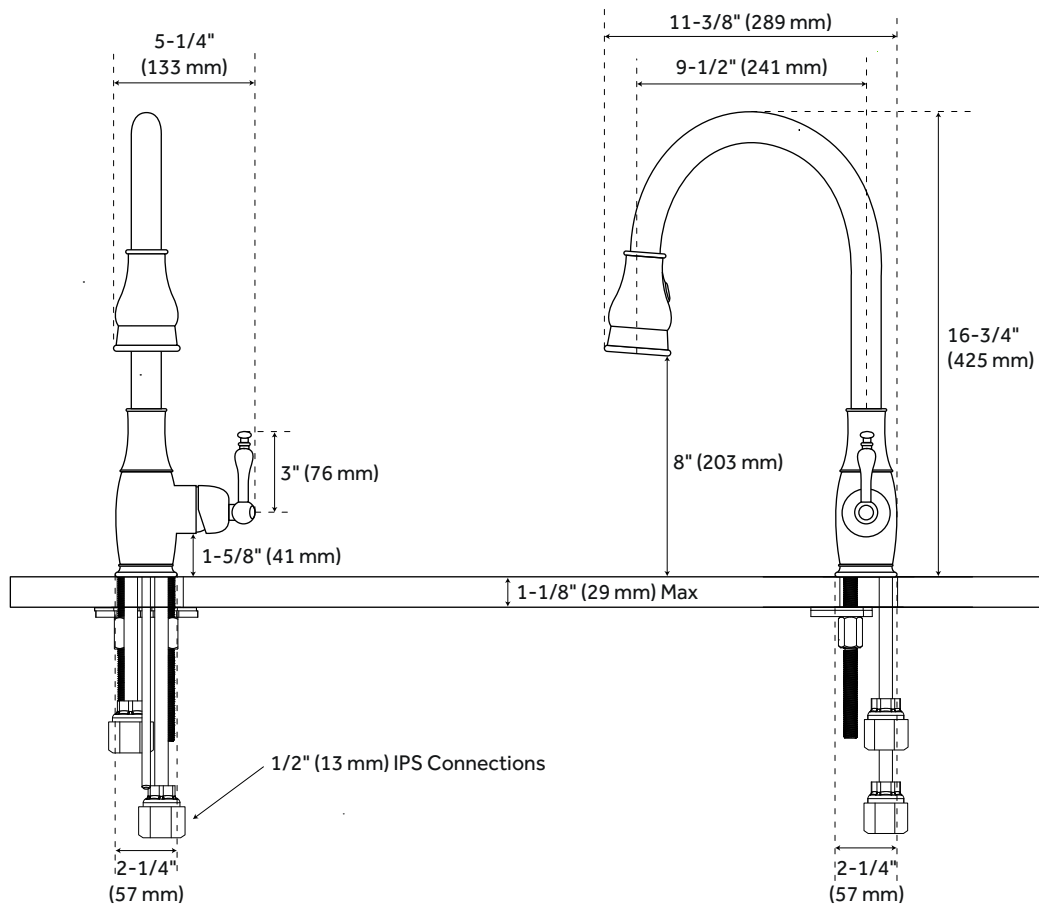

BARON

SINGLE-HOLE PULL-DOWN KITCHEN FAUCET

SKU: 941421

FEATURES

Installation Type: Single-Hole
Faucet Holes: 1
Hand Sprayer Material: ABS
Max. Countertop Thickness: 1-1/8"
Handle Type: Lever
Faucet Material: Brass
Length: 5-1/4"
Width: 11-3/8"
Height: 16-3/4"
Height To Spout: 8"
Spout Reach: 9-1/2"
Swivel Spout: Yes
Base Plate Length: 2-1/4"
Base Plate Width: 2-1/4"
Handle Length: 3"
Height to Bottom of Handle: 1-5/8"
Hot and Cold Indicators: No
IPS: 1/2"
Drain Included: No
Maximum Flow Rate: 1.75 gpm
(gallons per minute)

CODES/STANDARDS

cUPC
NSF/ANSI 61
ASME A112.18.1/CSA B125.1
CEC Listed
NSF/ANSI 372

SIGNATURE HARDWARE LIFETIME WARRANTY

See website for warranty information

All product dimensions are nominal.

REVISED 09/20/2018