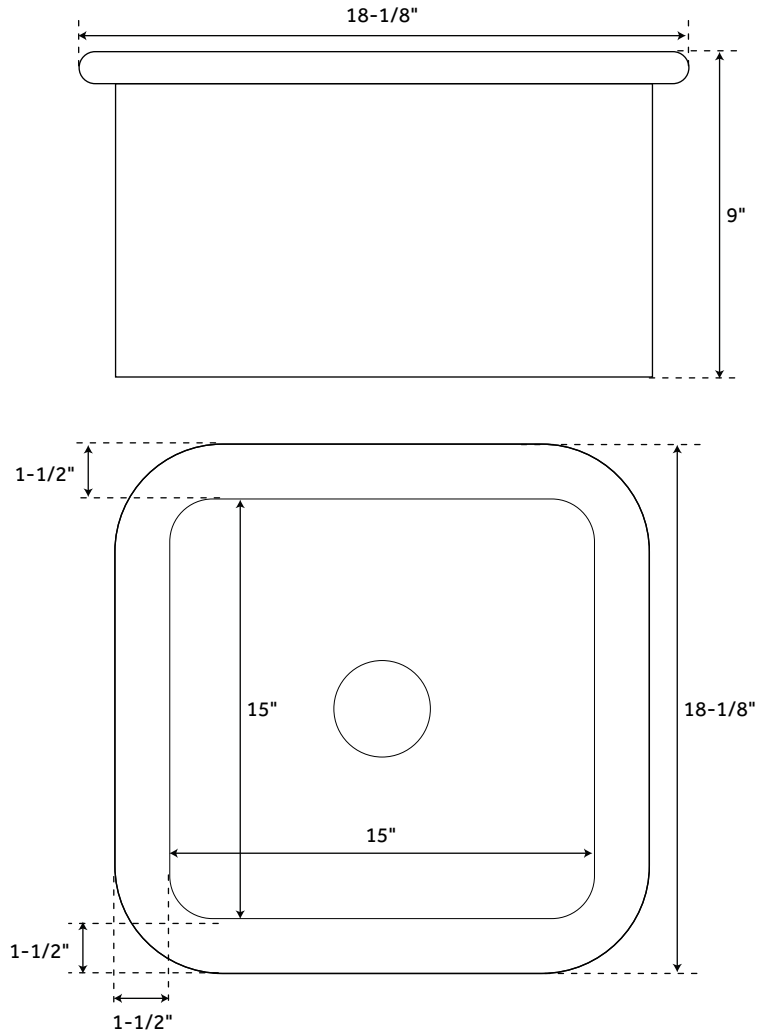

18" DERIN

SQUARE UNDERMOUNT FIRECLAY PREP SINK

SKU: 941335

FEATURES

Number of Basins: 1
Length: 18-1/8"
Width: 18-1/8"
Height: 9"
Basin Length: 15"
Basin Width: 15"
Water Depth to Rim: 7-1/2"
Drain Placement: Center
Drain Included: Optional
Drain Size: 3-1/2"