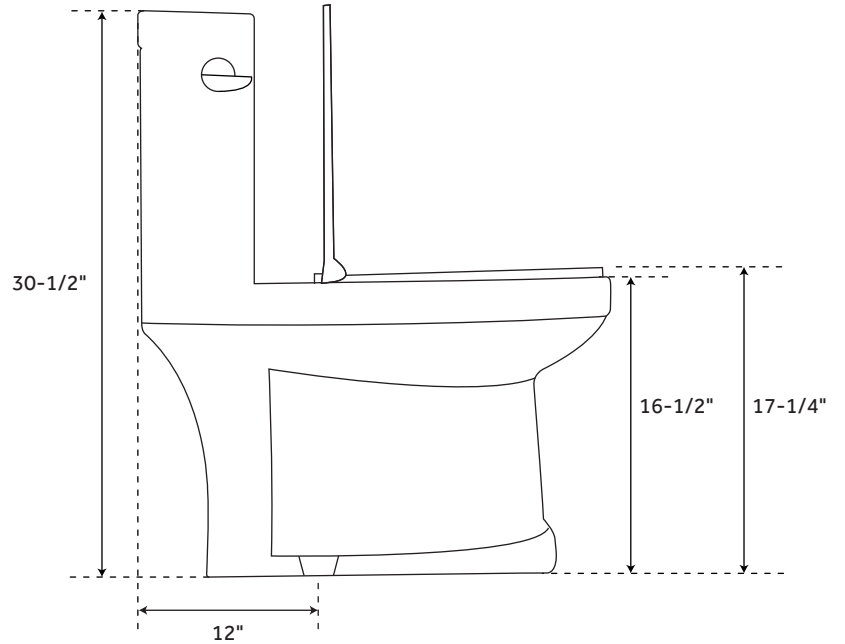

## SIPHONIC ROUND ONE-PIECE TOILET - ADA COMPLIANT

SKU: 941046

### FEATURES

Product Finish: White  
Material: Porcelain  
Bowl Shape: Round  
Rough In: 12"  
Features: ADA Compliant,  
Soft-Close Hinges  
Length: 15-3/4"  
Width: 26-1/4"  
Height: 30-1/2"  
Bowl Height: 16-1/2"  
Gallons Per Flush: 1.2  
Hardware Finish: Chrome  
Seat Included: Yes