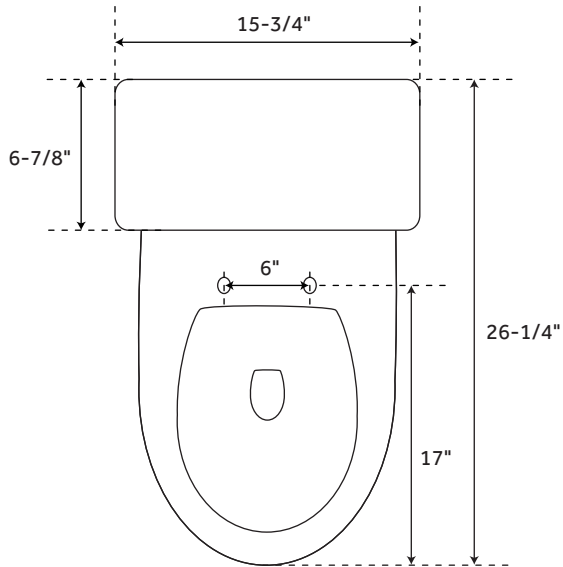

## SIPHONIC ROUND ONE-PIECE TOILET - ADA COMPLIANT

SKU: 941046

### FEATURES

Product Finish: White  
Material: Porcelain  
Bowl Shape: Round  
Rough In: 12"  
Features: ADA Compliant,  
Soft-Close Hinges  
Length: 15-3/4"  
Width: 26-1/4"  
Height: 30-1/2"  
Bowl Height: 16-1/2"  
Gallons Per Flush: 1.2  
Hardware Finish: Chrome  
Seat Included: Yes