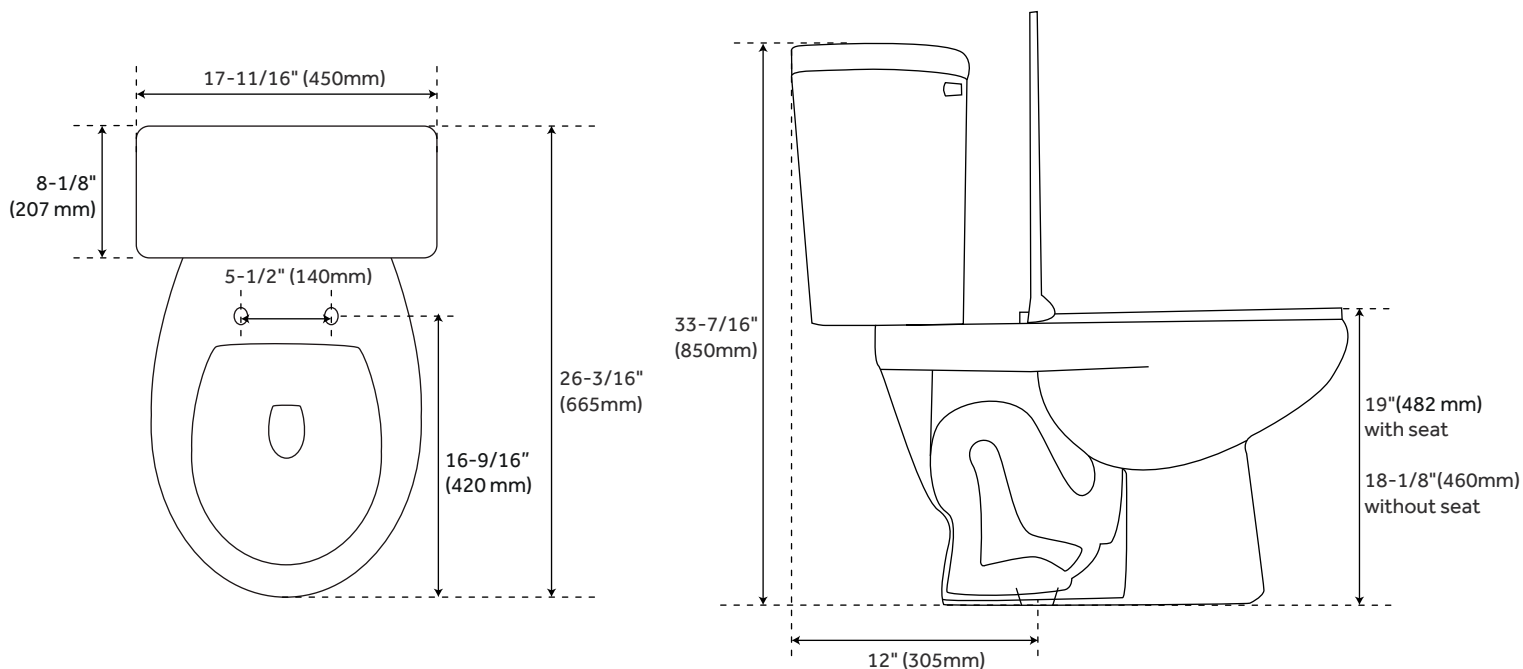

### FEATURES

- Product Finish: White
- Material: Porcelain
- Bowl Shape: Round
- Hardware Finish: Chrome
- Seat Included: Yes

### CONTENTS

TOILET ..... PAGE 2

REVISED 01/04/2021

### FEATURES

- Rough In: 12"
- Length: 17-11/16"
- Height: 33-7/16"
- Depth: 26-3/16"
- Bowl Height: 18-1/8"
- Gallons Per Flush: 1.6