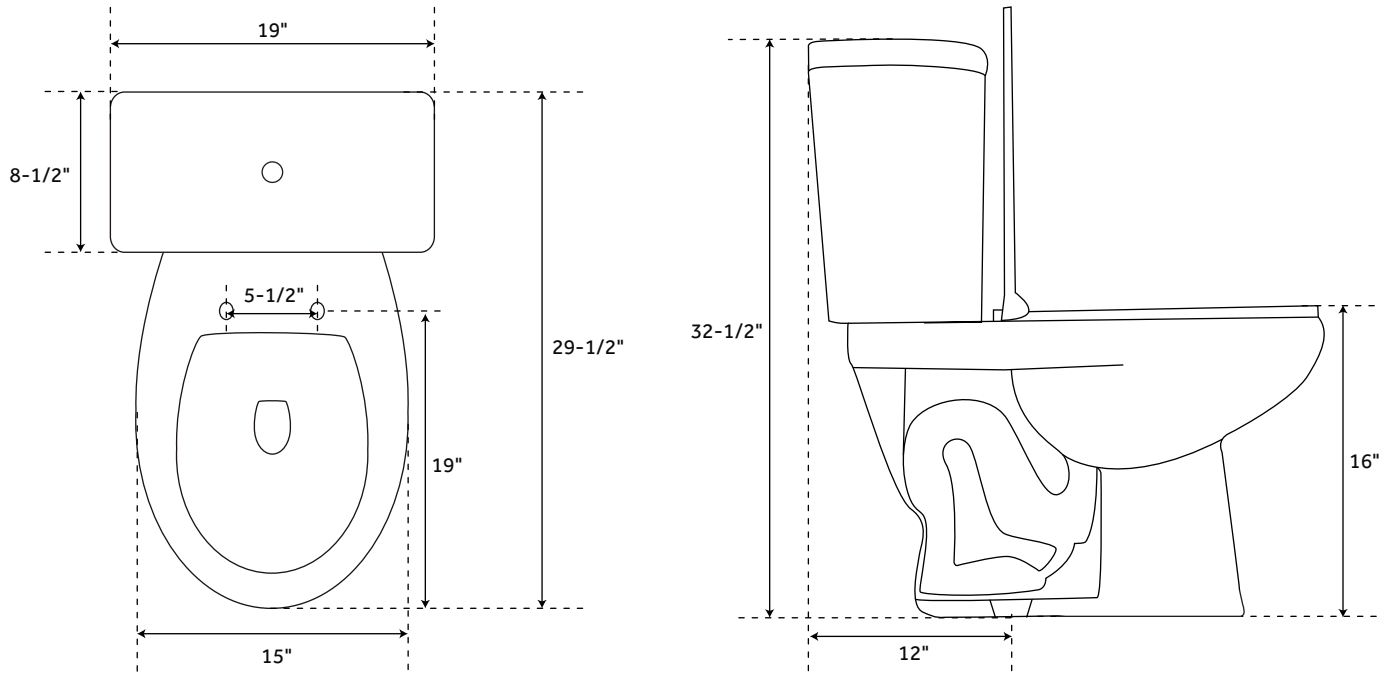

## DUAL-FLUSH TOILET WITH ELONGATED BOWL - WHITE

SKU: 941029

### FEATURES

Product Finish: White  
Material: Porcelain  
Bowl Shape: Elongated  
Rough In: 12"  
Features: Dual Flush  
Length: 19"  
Width: 29-1/2"  
Height: 32-1/2"  
Bowl Height: 16"  
Dual-flush toilet. 0.8 / 1.6 gallons per flush  
Hardware Finish: Chrome  
Seat Included: Yes