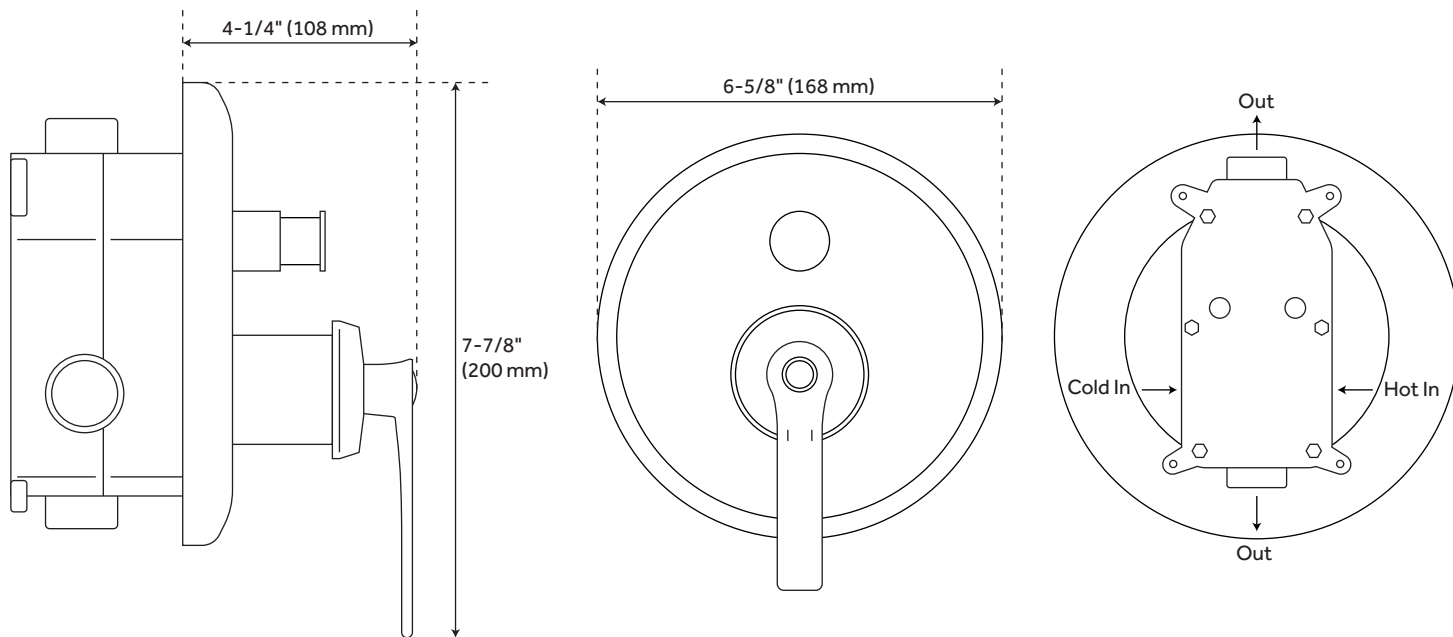

COOPER

PRESSURE BALANCED SHOWER VALVE WITH DIVERTER

SKU: 940964

FEATURES

Push-button two-way diverter

CONTENTS

VALVE PAGE 2

REVISED 10/14/2020

COOPER

PRESSURE BALANCED SHOWER VALVE WITH DIVERTER

SKU: 940964

FEATURES

- Material: Brass
- Handle Type: Lever
- Width: 6-5/8"
- Depth: 4-1/4"
- Height: 7-7/8"
- Number Of Outlets: 2

PRODUCT IMAGE