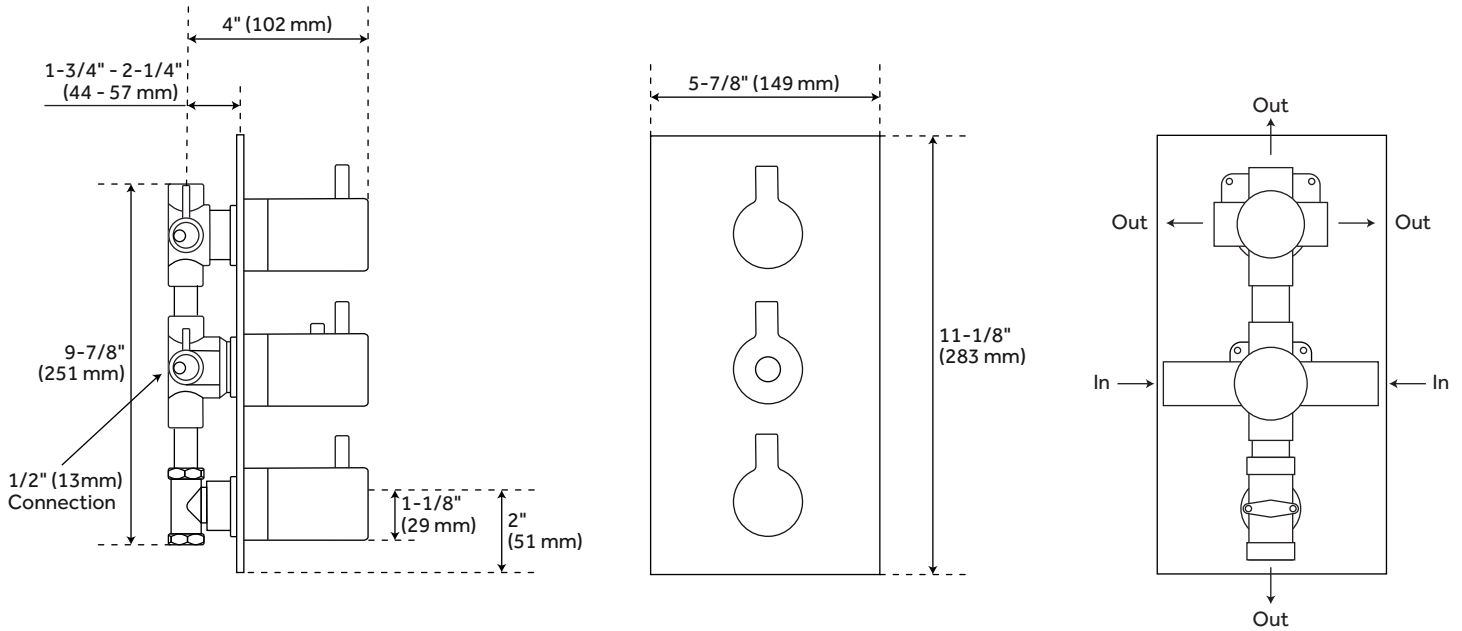

4 - WAY

THERMOSTATIC VALVE

SKU: 940104

FEATURES

- Handle Type: Lever
- Features: Thermostatic
- Assembly Required: No
- Installation Type: Wall Mount
- Diverter Included: Yes
- Diverter Outlets: 4
- Thermostatic Technology Keeps Shower Temperature \pm 1 Degree Celsius
- The Valve Included With This System Can Be Arranged to Run Two Spray Functions Simultaneously

CONTENTS

VALVE PAGE 2

REVISED 04/01/2020

4 - WAY

THERMOSTATIC VALVE

SKU: 940104

FEATURES

Valve Trim Width: 5-7/8"

Valve Trim Height: 11-1/8"

PRODUCT IMAGE