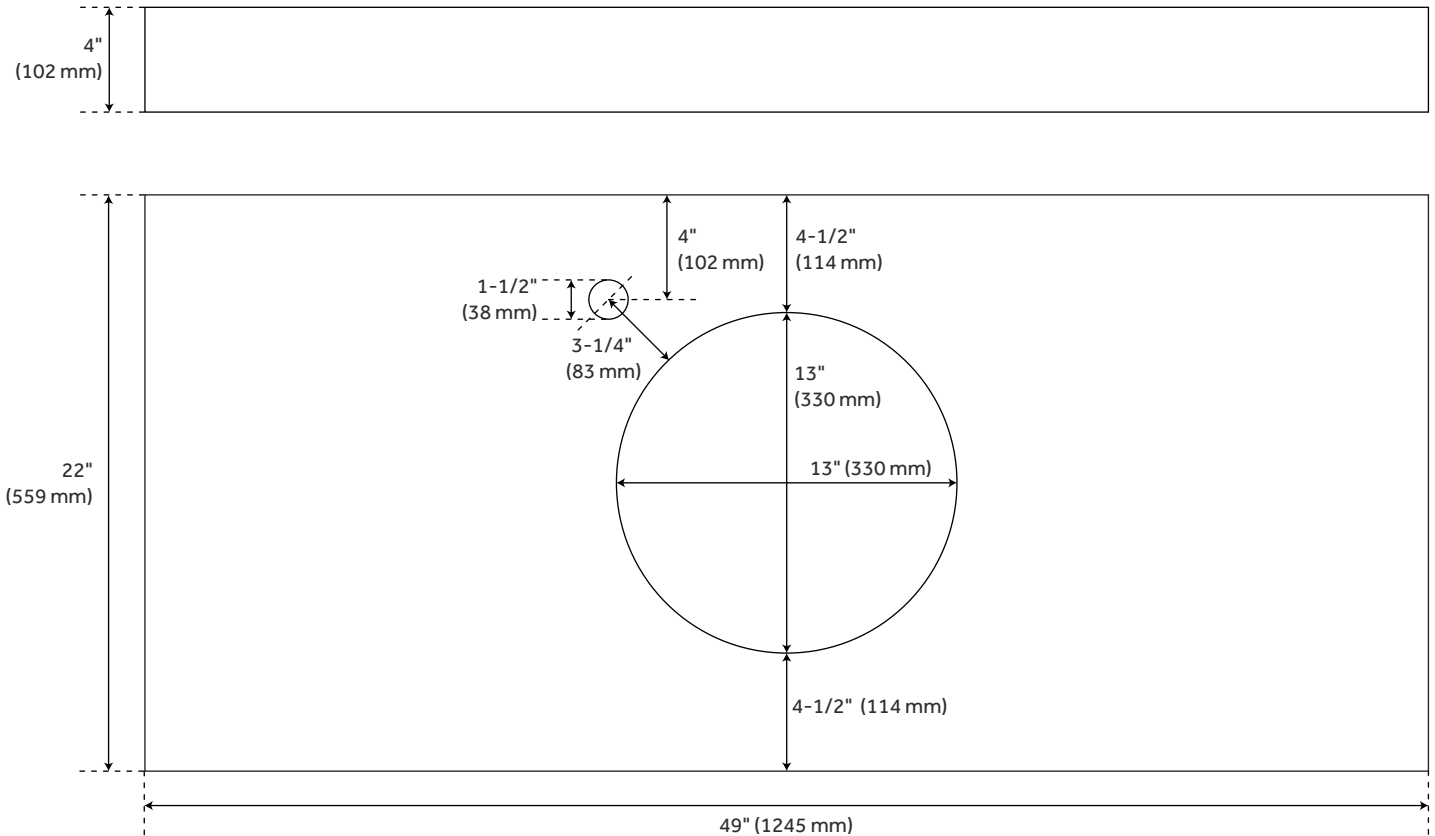

### FEATURES

- Number Of Basins: 1
- Sink Installation: Semi-Recessed
- Assembly Required: Yes
- Faucet Centers: Offset
- Faucet Included: No
- Sink Included: Yes
- Backsplash: Yes

### FEATURES

- Basin Length: 17-1/8"
- Basin Width: 17-1/8"
- Vanity Top Depth: 22"
- Vanity Top Width: 49"
- Vanity Top Thickness: 3cm

### FEATURES

- Length: 17-1/8"
- Width: 17-1/8"
- Height: 6"
- Fits Drain Hole Size: 1-1/2"
- Above Counter Height: 2-3/4"
- Cut-out Needed for Recessed  
Portion of Basin: 13" diameter