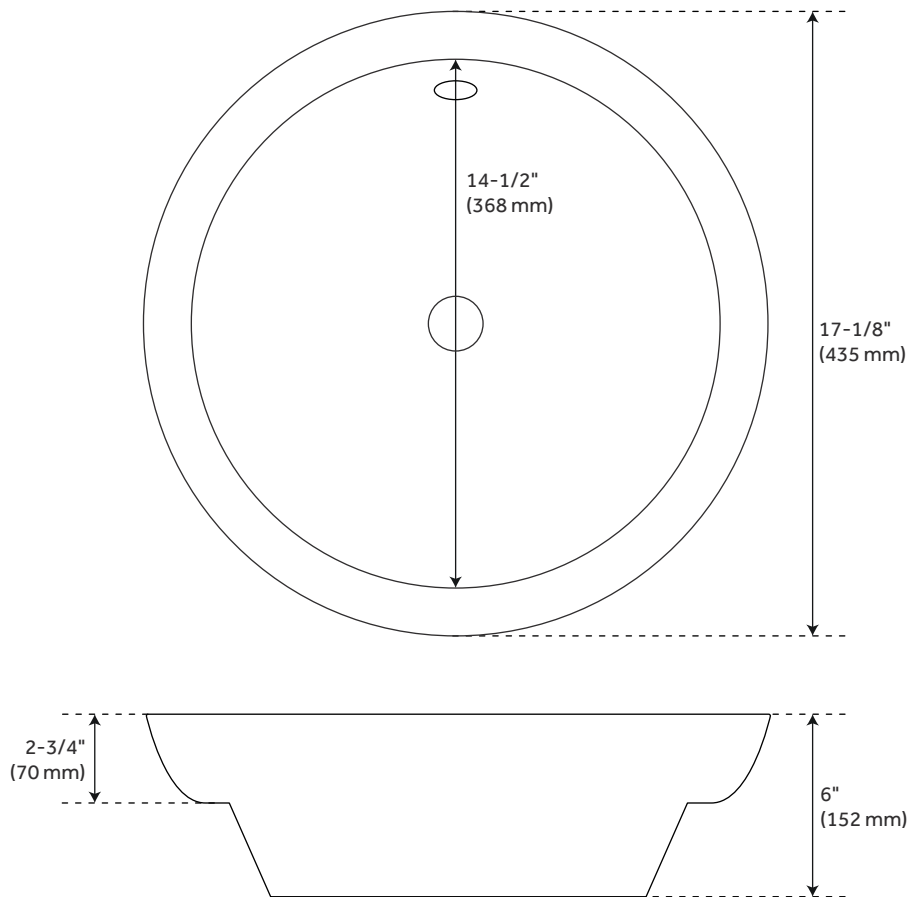

# 49" X 22"

### FEATURES

- Basin Length: 17-1/8"
- Basin Width: 17-1/8"
- Vanity Top Depth: 22"
- Vanity Top Width: 49"
- Vanity Top Thickness: 3cm

### PRODUCT IMAGE

### FEATURES

- Length: 17-1/8"
- Width: 17-1/8"
- Height: 6"
- Fits Drain Hole Size: 1-1/2"
- Above Counter Height: 2-3/4"
- Cut-out Needed for Recessed  
Portion of Basin: 13" diameter