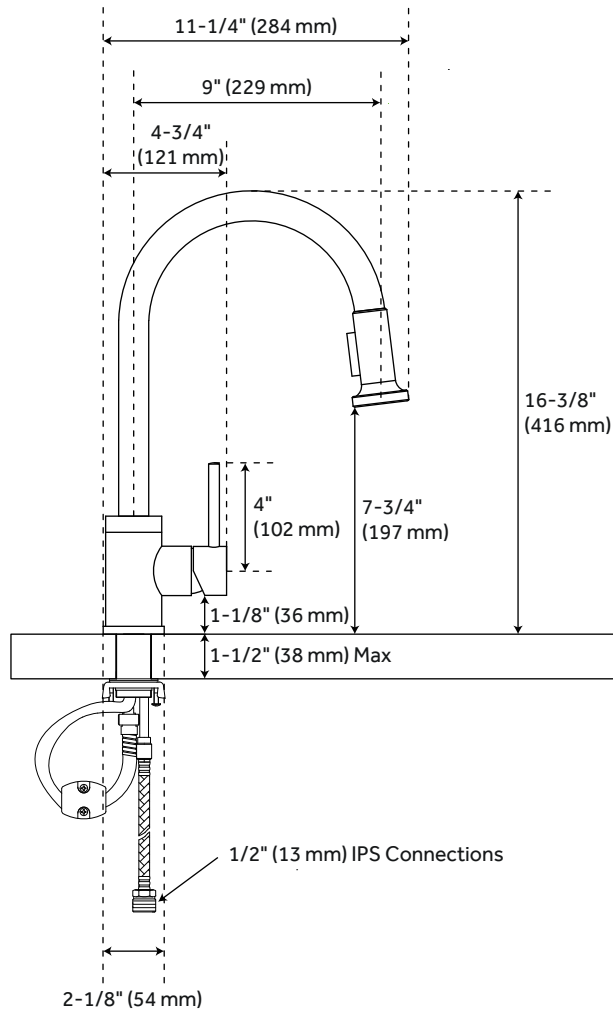

ROYDEN

PULL-DOWN KITCHEN FAUCET

SKU: 939990

FEATURES

Installation Type: Single-hole
Faucet Holes: 1
Hand Sprayer Material: Abs
Material: Brass
Faucet Centers: Single-hole
Handle Type: Lever
Features: Pull-down
Design: Modern
Faucet Material: Brass
Hot and Cold Indicators: Yes
Drain Included: No

CONTENTS

FAUCET PAGE 2

REVISED 02/11/2021

ROYDEN

PULL-DOWN KITCHEN FAUCET

SKU: 939990

FEATURES

- Length: 4-3/4"
- Width: 11-1/4"
- Height: 16-3/8"
- Height To Spout: 7-3/4"
- Spout Reach: 9"
- Swivel Spout: Yes
- Base Plate Length: 2-1/8"
- Base Plate Width: 2-1/4"
- Handle Length: 4"
- Height To Bottom Of Handle: 1-1/8"
- IPS: 1/2"
- Maximum Flow Rate: 1.75 gpm
(Gallons Per Minute)

CODES/STANDARDS

- cUPC
- ASME A112.18.1/CSA B125.1
- NSF/ANSI 61
- NSF/ANSI 372

PRODUCT IMAGE

All dimensions and specifications are nominal and may vary. Use actual products for accuracy in critical situations.