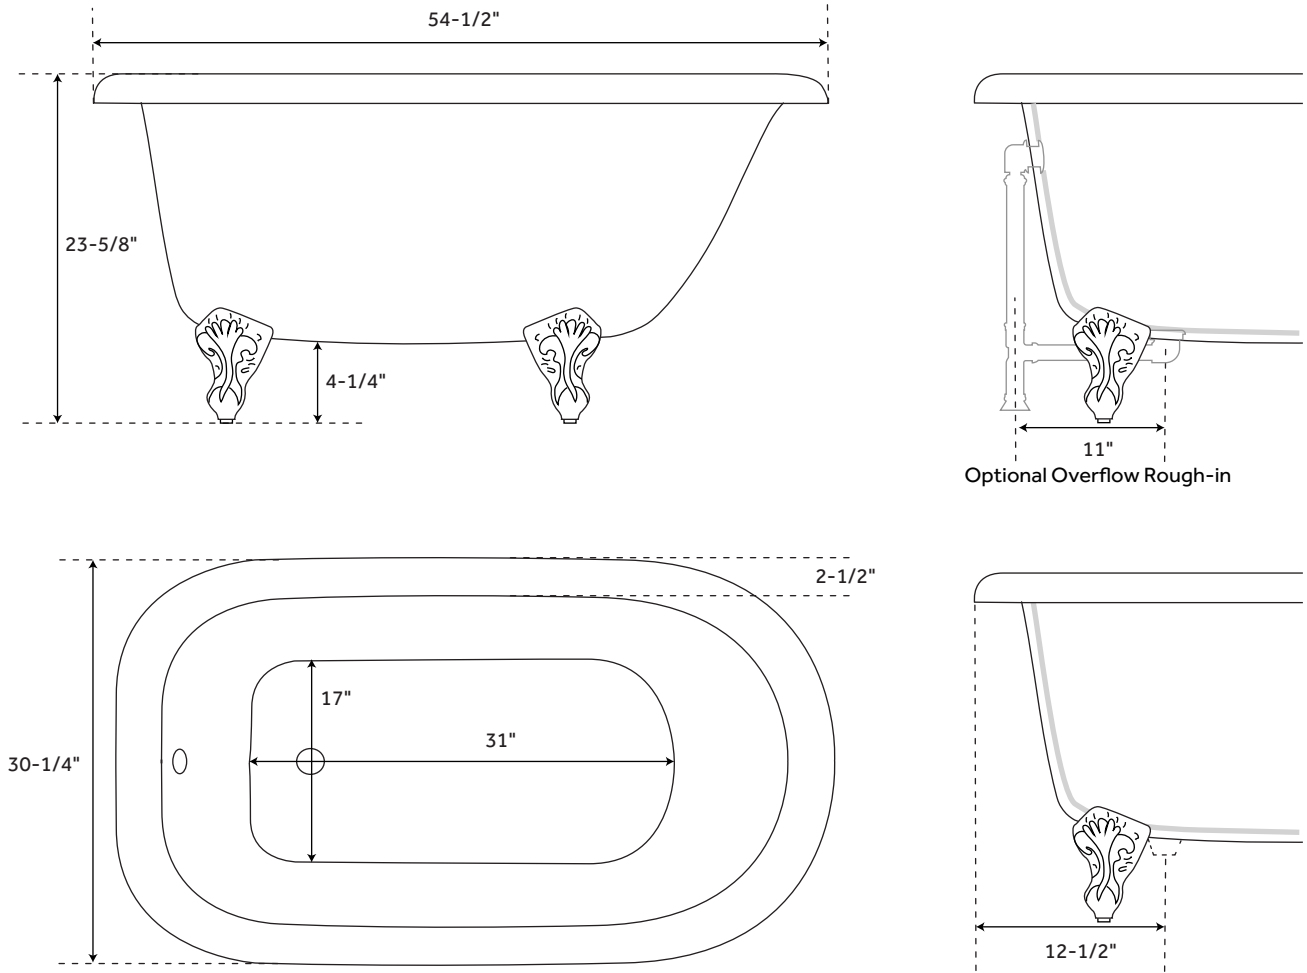

Overflow option: includes Extended Pop-Up Drain with Swivel Head. Choose a Standard or Daisy Wheel overflow, which remain open to allow water into the drain, or the Press-and-Seal overflow, which can be closed for additional water depth.

CONTENTS

TUB PAGE 2

REVISED 08/04/2020

54" MIYA

CAST IRON CLAWFOOT TUB - BALL & CLAW FEET

SKU: 938009, 938006, 938008, 938007

FEATURES

- Design: Traditional
- Product Finish: Black
- Overflow Hole: Yes
- Shape: Oval
- Material: Cast Iron
- Length: 54-1/2"
- Width: 30-1/4"
- Height: 23-5/8"
- Tub Interior Length: 31"
- Tub Interior Width: 17"
- Water Depth To Rim: 17"
- Water Depth To Overflow: 13"
- Exterior Treatment: Hand-smoothed Painted
- Interior Treatment: White Porcelain Enamel
- Feet Type: Ball & Claw
- Feet Material: Cast Iron
- Tap Deck: Yes
- Drain Included: Optional
- Drain Placement: End
- Faucet Included: No
- Faucet Drillings: No Drillings
- Water Capacity (Gallons): 29
- Built-in Adjusters: Yes
- Tub Weight Uncrated (Lbs): 242
- Tub Weight Crated (Lbs): 352