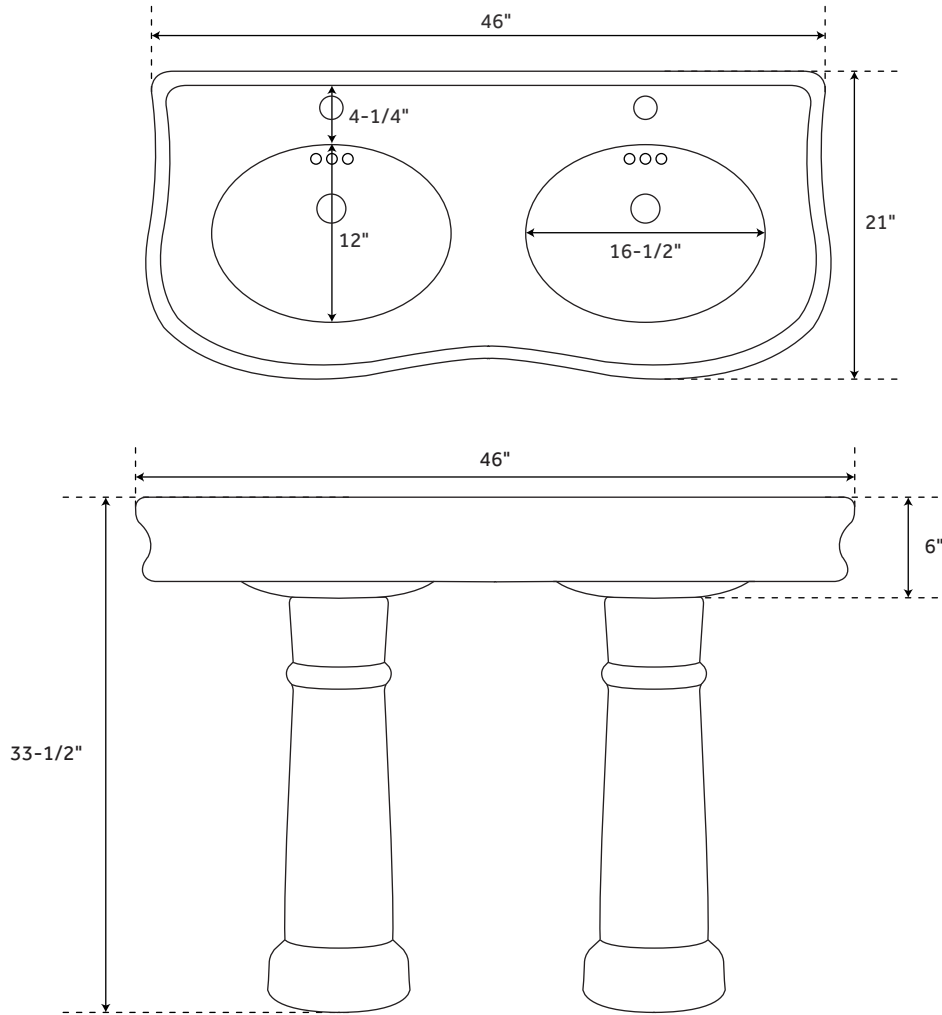

46" ADLER

PORCELAIN DOUBLE-BOWL DOUBLE-PEDESTAL SINK

SKU: 937949

FEATURES

- Shape: Oval
- Sink Material: Porcelain
- Number of Basins: 2
- Sink Installation: Pedestal
- Product Color: White
- Faucet Centers: Single-Hole
- Overflow Hole: Yes
- Length: 46"
- Width: 21"
- Height: 33-1/2"
- Basin Length: 16-1/2"
- Basin Width: 12"
- Water Depth To Overflow: 4-3/4"
- Drain Size: 1-1/2"
- Drain Included: Optional
- Faucet Included: No
- Sink Material: Porcelain