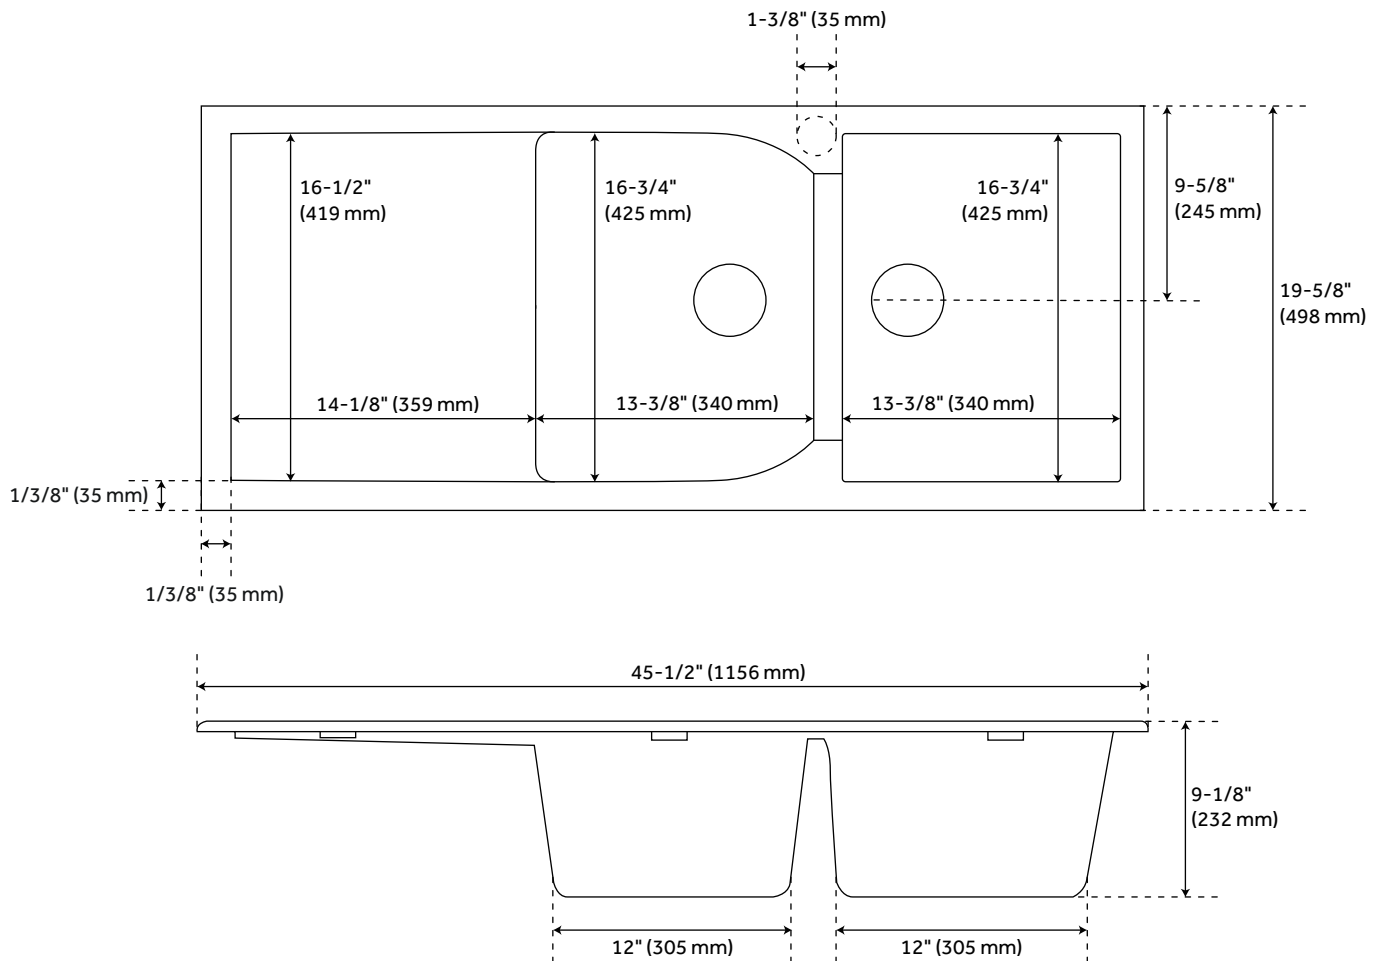

46" TANSI

DOUBLE-BOWL DROP-IN SINK WITH DRAIN BOARD

SKU: 937689, 937690

CONTENTS

46" SINK PAGE 2

FEATURES

- Material: Granite Composite
- Basin Split: 50/50
- Shape: Rectangle
- Sink Installation: Drop-In
- Faucet Centers: No Faucet Hole
- Number of Basins: 2
- Faucet Included: No
- Faucet Holes: No Faucet Hole
- Drain Included: Optional
- Mounting Hardware Included: Yes
- Reversible Mounting : Yes
- Interior Treatment: Smooth
- Faucet Hole Can be Drilled on Site
 - Pre-marked Hole Location is On the Underside of the Sink Rim for Guidance
 - the Hole Can Be Drilled in the Faucet Deck to Accommodate a Single-hole Faucet
- See Installation Instructions for Directions to Drill Faucet Hole
- Granite Composite is 80% Granite and 20% Resin
- It is Recommended to Have the Sink at the Job Site Before Cutting Cabinet or Counter Top

REVISED 02/03/2021

46" TANSI

DOUBLE-BOWL DROP-IN SINK WITH DRAIN BOARD

SKU: 937689, 937690

FEATURES

Length: 45-1/2"
Width: 19-5/8"
Height: 9-1/8"
Basin Length: 13-3/8"
Basin Width: 16-3/4"
Water Depth to Rim: 8-5/8"
Rim Thickness: 1-3/8"
Drain Size: 3-1/2"

CODES/STANDARDS

cCSAus
CSA B45.5/IAPMO Z124

PRODUCT IMAGE

All dimensions and specifications are nominal and may vary. Use actual products for accuracy in critical situations.

PAGE 2
Code: 521428, 521429