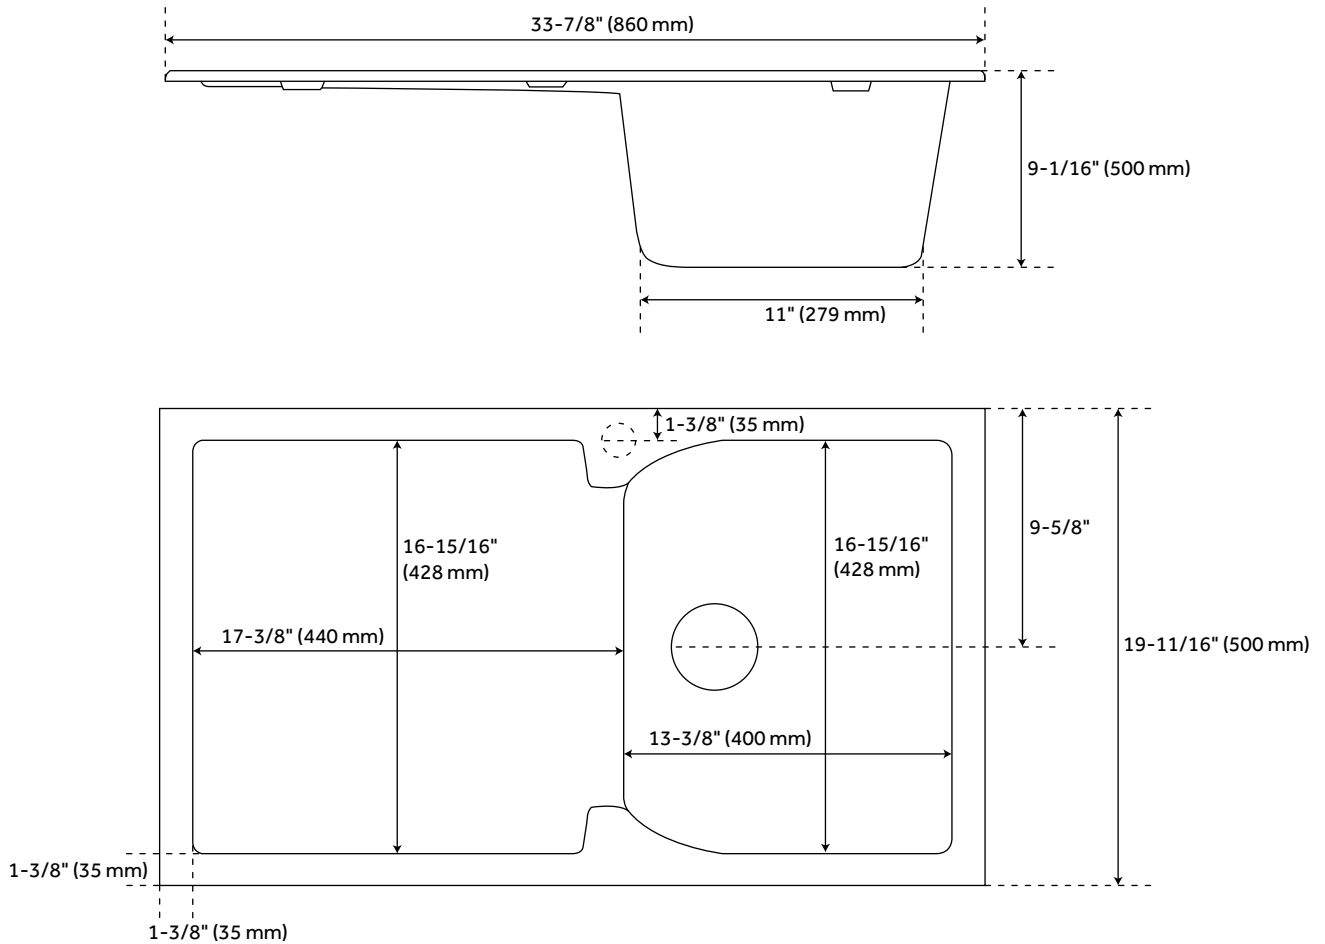

# 34" ALLARDT

## DROP-IN GRANITE COMPOSITE SINK WITH DRAINBOARD

SKU: 937686, 937687, 425906, 425907

### FEATURES

- Material: Granite Composite
- Basin Split: Single
- Shape: Rectangle
- Sink Installation: Drop-In
- Faucet Centers: No Faucet Hole
- Number of Basins: 1
- Length: 33-7/8"
- Width: 19-11/16"
- Height: 9-1/16"
- Basin Length: 13-3/8"
- Basin Width: 16-15/16"
- Water Depth to Rim: 8-1/4"
- Rim Thickness: 1-3/8"
- Faucet Included: No
- Faucet Holes: No Faucet Hole
- Drain Included: Optional
- Drain Size: 3-9/16"
- Mounting Hardware Included: Yes
- Reversible Mounting: Yes