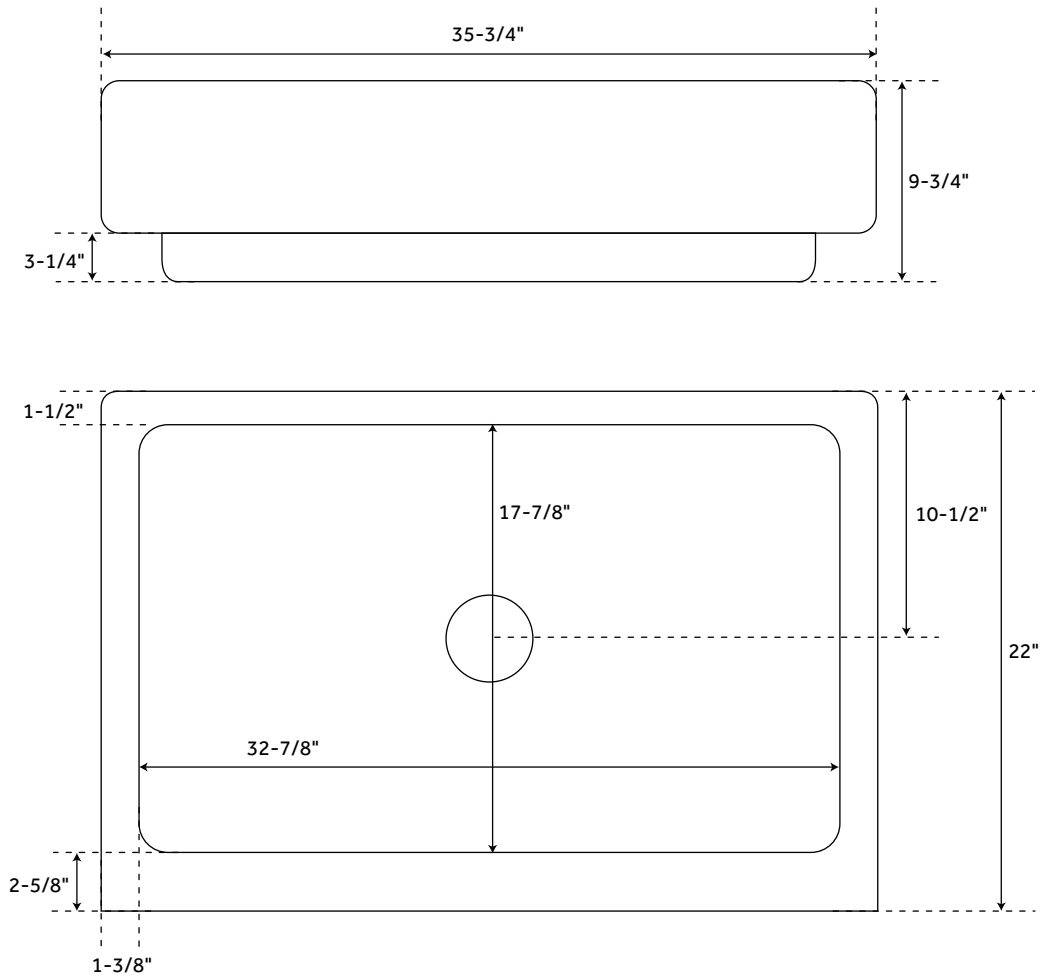

36" RAINA

COPPER RETROFIT FARMHOUSE SINK

SKU: 937098

FEATURES

Material: Copper
Basin Split: Single
Shape: Rectangle
Apron Design: Smooth
Faucet Centers: No Faucet Hole
Number of Basins: 1
Product Color: Copper
Length: 35-3/4"
Width: 22"
Height: 9-3/4"
Basin Length: 32-7/8"
Basin Width: 17-7/8"
Water Depth to Rim: 9-3/8"
Apron Front Rim Thickness: 2-5/8"
Side and Back Rim Thickness: 1-3/8"
Metal Gauge/Thickness: 16 Gauge
Drain Size: 3-1/2"
Features: Retrofit

SIGNATURE HARDWARE LIFETIME WARRANTY

See website for warranty information

All measurements are approximate. Measurements may vary +/- 1/2".

REVISED 10/09/2018