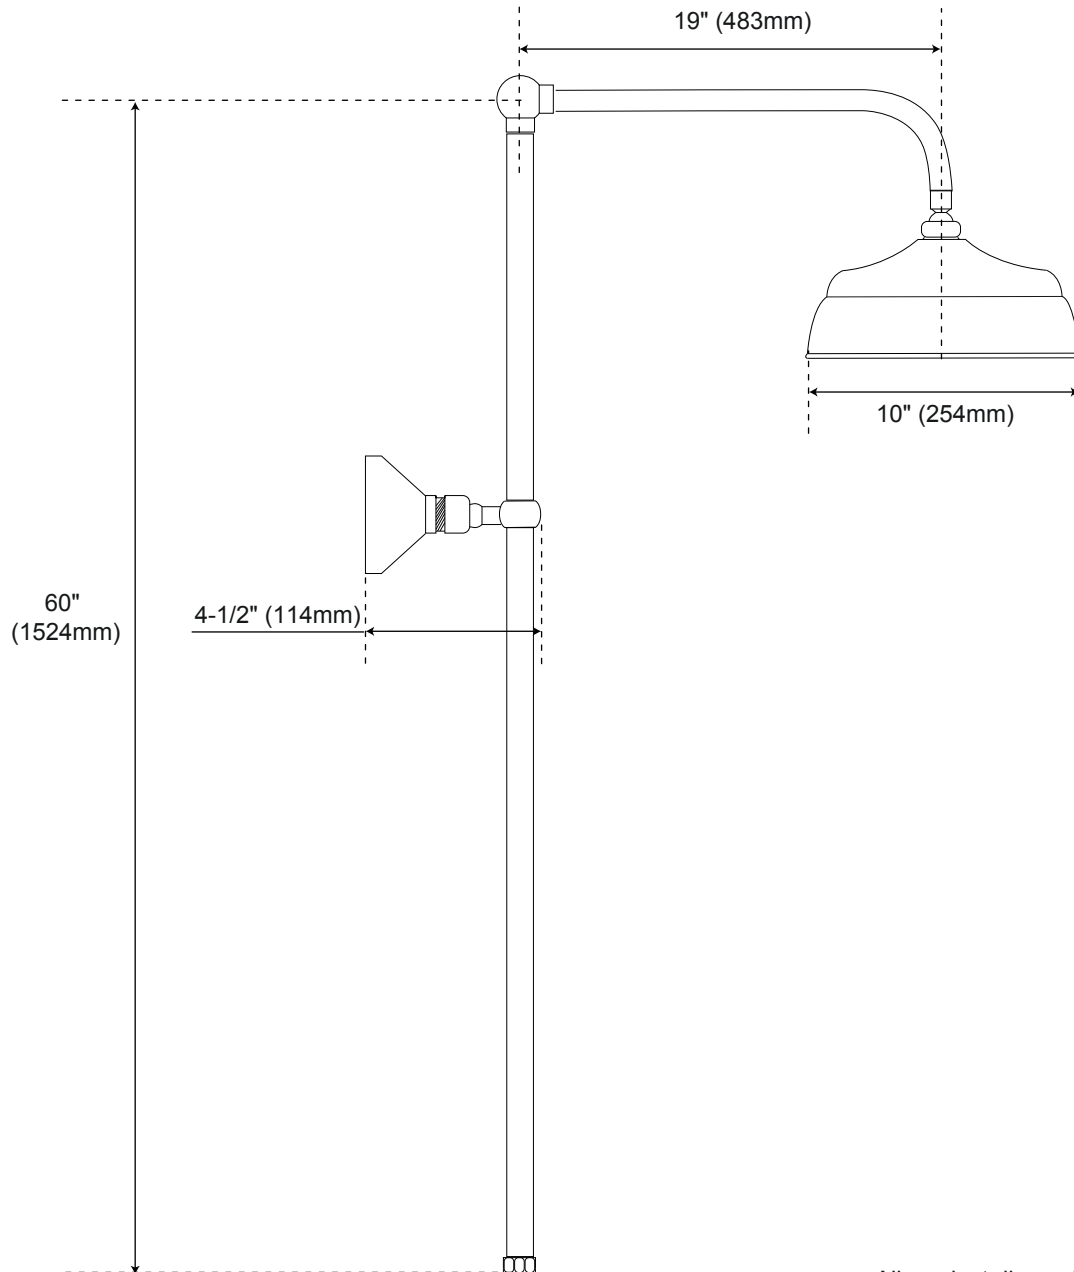

THERMOSTATIC EXPOSED PIPE TUB AND SHOWER SET WITH HAND SHOWER

SPECIFICATIONS

CONTENTS

Shower Valve.....	2
Wall Shower Head.....	3
Handshower.....	4

Shower Valve

Front

Side

All product dimensions are nominal.

Wall Shower Head

Side

All product dimensions are nominal.

Handshower

Front

2-3/4" (70 mm)

Side

4" (102 mm)

9"
(229 mm)

All product dimensions are nominal.