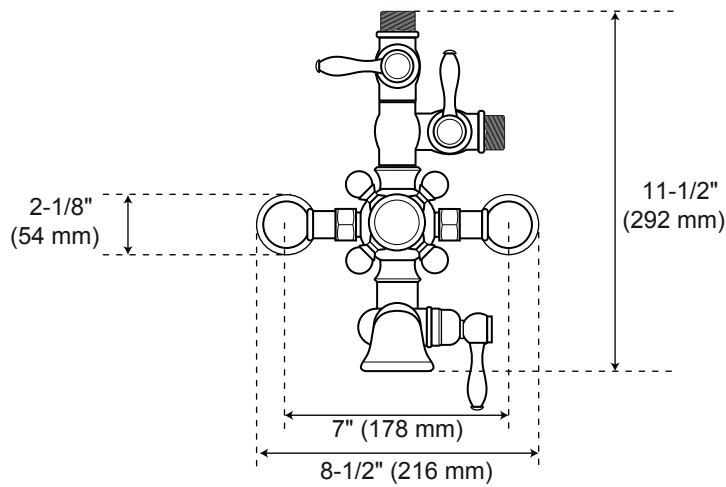

THERMOSTATIC EXPOSED PIPE TUB AND SHOWER SET WITH HAND SHOWER

SPECIFICATIONS

CONTENTS

Shower Valve.....	2
Wall Shower Head.....	3
Handshower.....	4

Shower Valve

Front

Side

All product dimensions are nominal.

Wall Shower Head

Side

All product dimensions are nominal.

Handshower

Front

2-3/4" (70 mm)

Side

4" (102 mm)

9"
(229 mm)

All product dimensions are nominal.