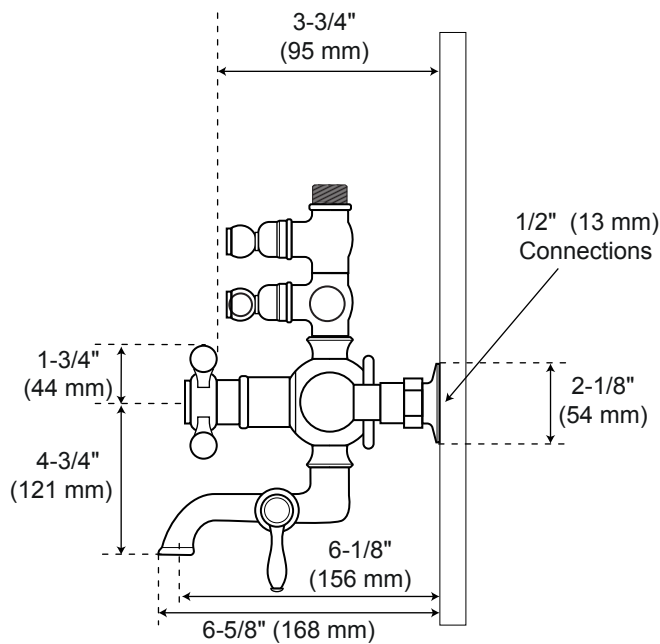

THERMOSTATIC EXPOSED PIPE TUB AND SHOWER SET WITH HAND SHOWER

SPECIFICATIONS

CONTENTS

Shower Valve.....	2
Wall Shower Head.....	3
Handshower.....	4

Shower Valve

Front

Side

All product dimensions are nominal.

Wall Shower Head

Side

All product dimensions are nominal.

Handshower

Front

2-3/4" (70 mm)

Side

4" (102 mm)

9"
(229 mm)

All product dimensions are nominal.