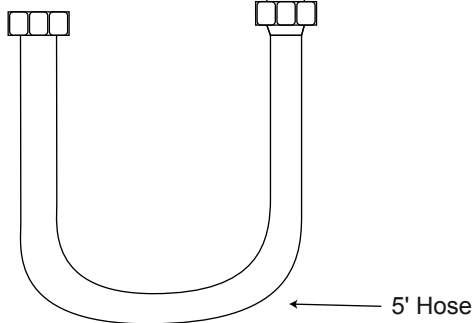

THERMOSTATIC EXPOSED PIPE TUB AND SHOWER SET WITH HAND SHOWER

SPECIFICATIONS

CONTENTS

Shower Valve.....	2
Wall Shower Head.....	3
Handshower.....	4

Shower Valve

Front

Side

All product dimensions are nominal.

Wall Shower Head

Side

All product dimensions are nominal.

Handshower

Front

2-3/4" (70 mm)

Side

4" (102 mm)

9"
(229 mm)

All product dimensions are nominal.