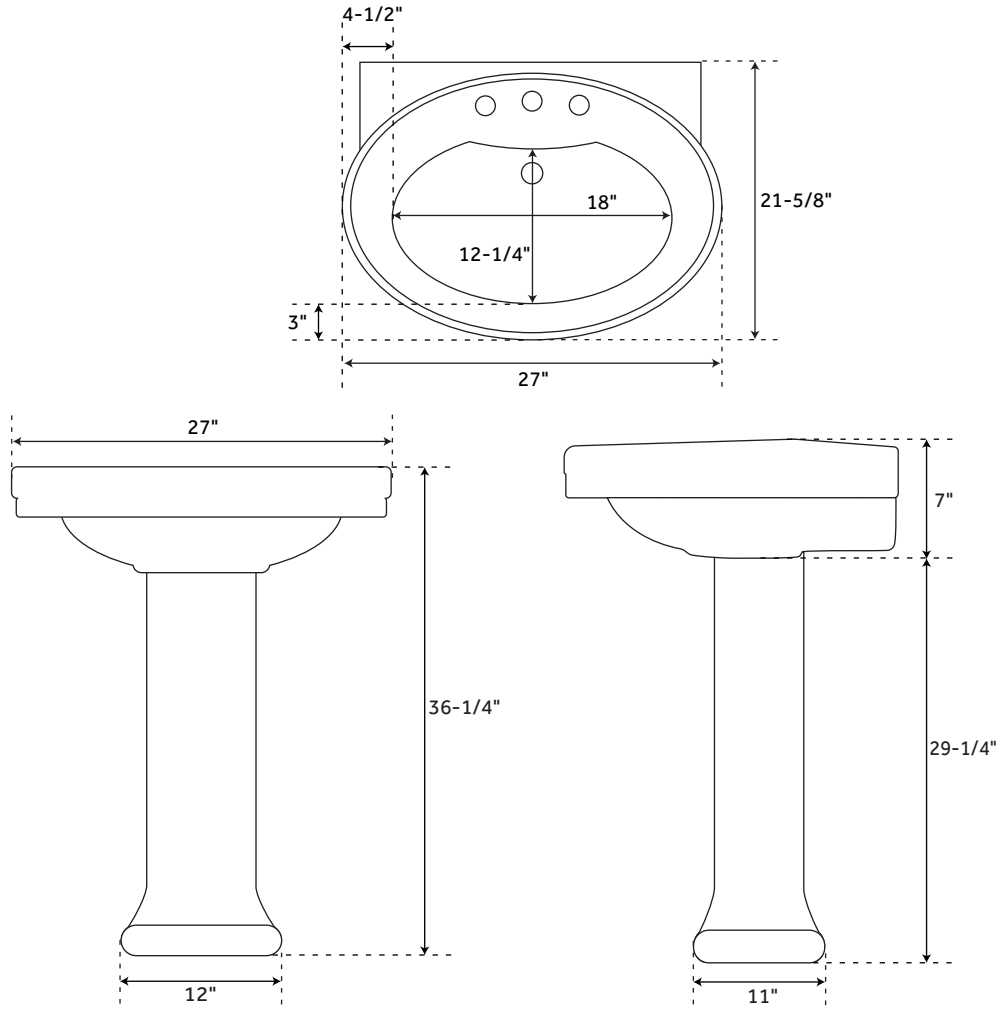

CRUZATTE

PORCELAIN PEDESTAL SINK

SKU: 937016

FEATURES

Shape: Irregular
Sink Material: Porcelain
Number of Basins: 1
Sink Installation: Pedestal
Product Color: White
Faucet Centers: 8"
Overflow Hole: Yes
Length: 27"
Width: 21-5/8"
Height: 36-1/4"
Basin Length: 18"
Basin Width: 12-1/4"
Basin Depth: 5-7/8"
Water Depth To Overflow: 4-3/8"
Drain Size: 1-1/2"
Mounting Hardware Included: Yes
Drain Included: Optional
Sink Material: Porcelain

SIGNATURE HARDWARE LIFETIME WARRANTY

See website for warranty information

All measurements are approximate. Measurements may vary +/- 1/2".

REVISED 07/31/2019