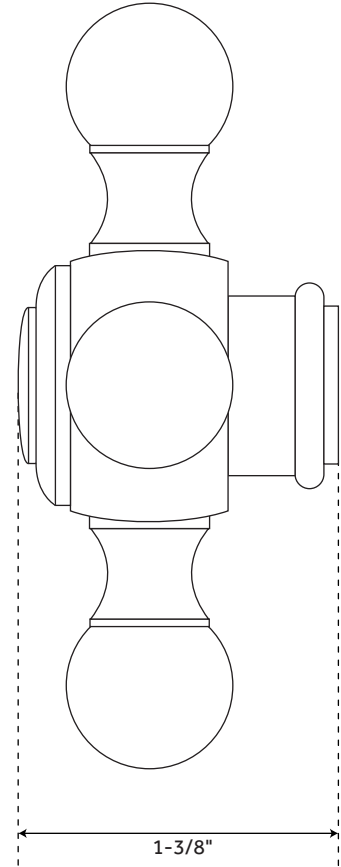

## CROSS HANDLES

SKU: 936478

### FEATURES

Material: Brass  
Handle Type: Cross  
Length: 2-5/8"  
Width: 2-5/8"  
Height: 1-3/8"  
Spline Count: 16  
Sold as a pair  
Perfect for use as replacement handles