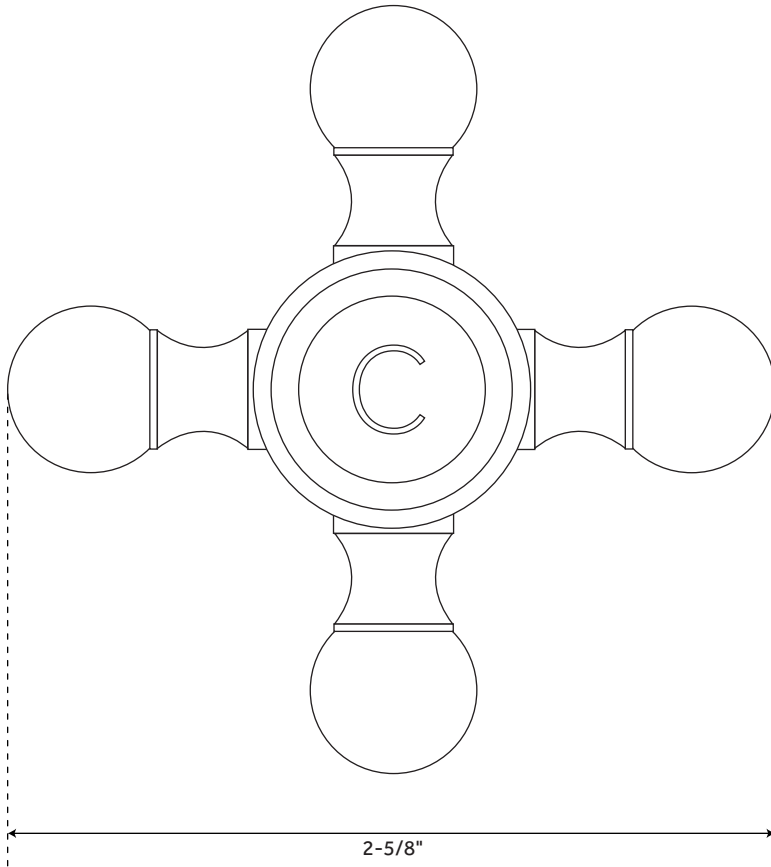

## CROSS HANDLES

SKU: 936478

### FEATURES

Material: Brass  
Handle Type: Cross  
Length: 2-5/8"  
Width: 2-5/8"  
Height: 1-3/8"  
Spline Count: 16  
Sold as a pair  
Perfect for use as replacement handles