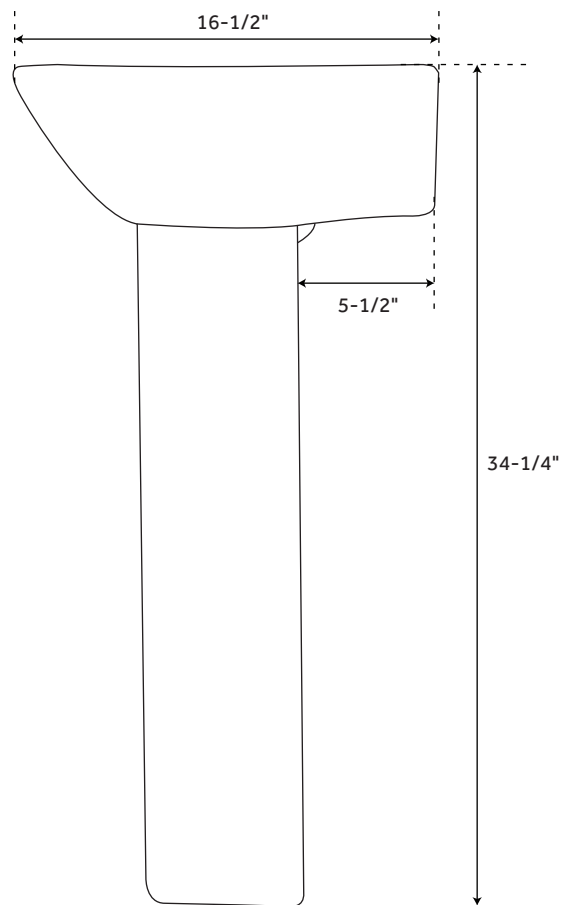

PORCELAIN PEDESTAL SINK

SKU: 936358

Pedestal Footprint:
7-3/4" L x 6-5/8" W

FEATURES

- Shape: Rectangle
- Sink Material: Porcelain
- Number of Basins: 1
- Sink Installation: Pedestal
- Product Color: White
- Faucet Centers: Single-Hole
- Overflow Hole: Yes
- Length: 21-3/4"
- Width: 16-1/2"
- Height: 34-1/4"
- Basin Length: 18-1/2"
- Basin Width: 11"
- Basin Depth: 5-3/4"
- Water Depth To Overflow: 4"
- Rim Thickness: 1-1/2"
- Drain Size: 1-1/2"
- Mounting Hardware Included: Yes
- Drain Included: Optional

SIGNATURE HARDWARE LIFETIME WARRANTY

See website for warranty information

All measurements are approximate. Measurements may vary +/- 1/2".

REVISED 07/31/2019