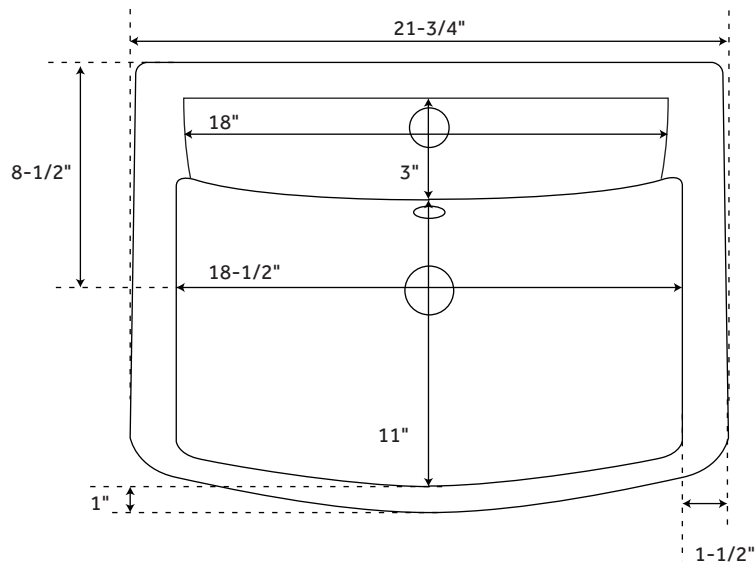

PORCELAIN PEDESTAL SINK

SKU: 936358

Pedestal Footprint:
7-3/4" L x 6-5/8" W

FEATURES

- Shape: Rectangle
- Sink Material: Porcelain
- Number of Basins: 1
- Sink Installation: Pedestal
- Product Color: White
- Faucet Centers: Single-Hole
- Overflow Hole: Yes
- Length: 21-3/4"
- Width: 16-1/2"
- Height: 34-1/4"
- Basin Length: 18-1/2"
- Basin Width: 11"
- Basin Depth: 5-3/4"
- Water Depth To Overflow: 4"
- Rim Thickness: 1-1/2"
- Drain Size: 1-1/2"
- Mounting Hardware Included: Yes
- Drain Included: Optional

SIGNATURE HARDWARE LIFETIME WARRANTY

See website for warranty information

All measurements are approximate. Measurements may vary +/- 1/2".

REVISED 07/31/2019