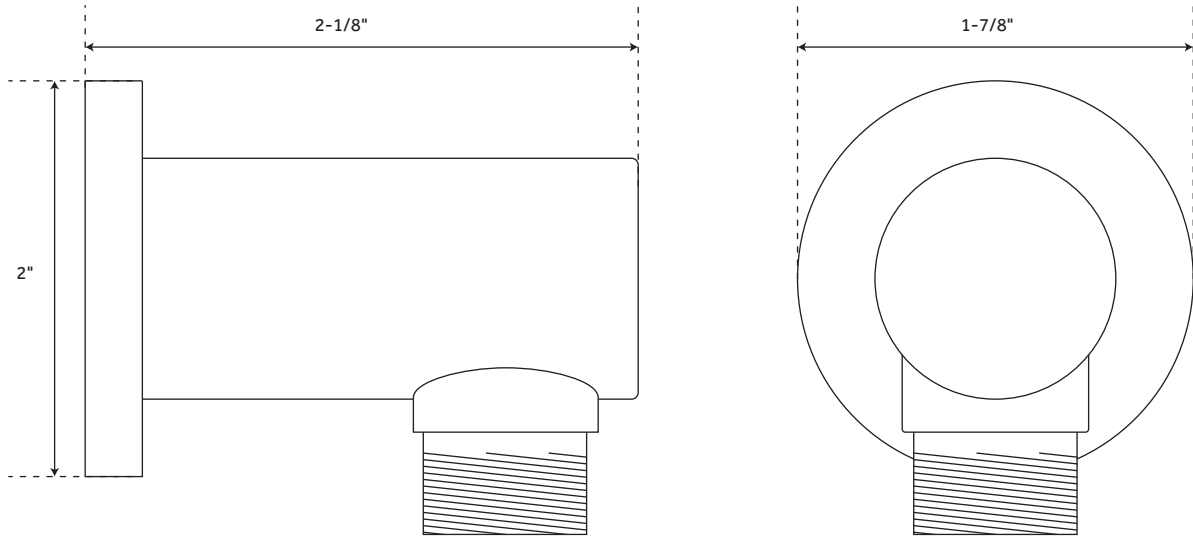

MODERN

WATER SUPPLY ELBOW FOR HAND SHOWER

SKU: 936277

FEATURES

Material: Brass
Length: 1-7/8"
Width: 2"
Height: 2-1/8"

SIGNATURE HARDWARE LIFETIME WARRANTY

See website for warranty information

All product dimensions are nominal.