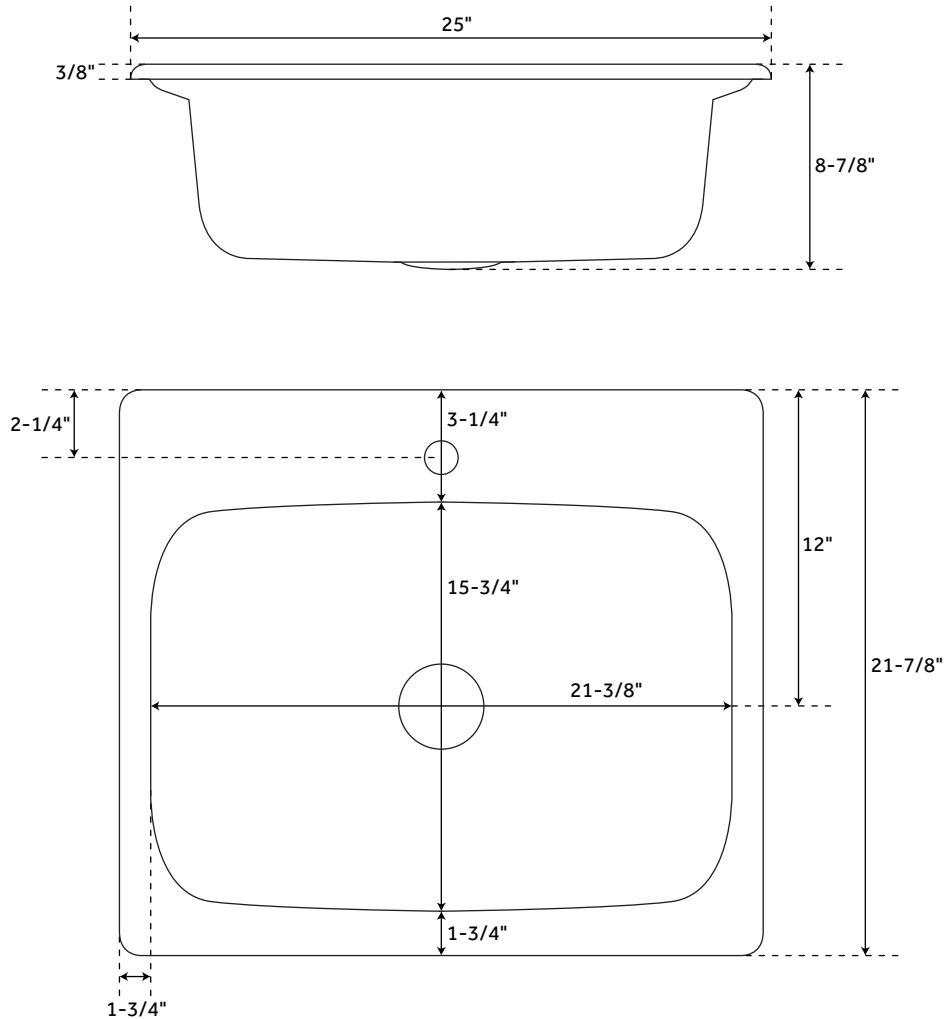

25" KILANE

CAST IRON DROP-IN KITCHEN SINK

SKU: 935679

FEATURES

Material: Cast Iron
Basin Split: Single
Shape: Rectangle
Sink Installation: Drop-In
Number of Basins: 1
Length: 25"
Width: 21-7/8"
Height: 8-7/8"
Basin Length: 21-3/8"
Basin Width: 15-3/4"
Water Depth to Rim: 8"
Rim Thickness: 1-3/4"
Faucet Included: No
Drain Included: Optional
Drain Size: 3-1/2"
Interior Treatment: Smooth

SIGNATURE HARDWARE LIFETIME WARRANTY

See website for warranty information

All measurements are approximate. Measurements may vary +/- 1/2".

REVISED 06/18/2019