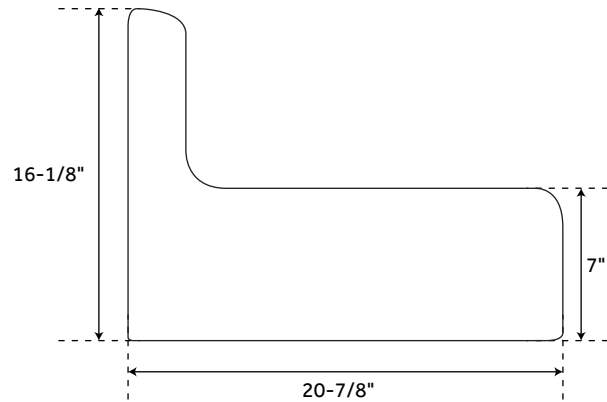

42" CAST IRON

WALL-MOUNT KITCHEN SINK WITH DRAINBOARD

SKU: 935281

FEATURES

Material: Cast Iron
Basin Split: Single
Apron Design: Smooth
Faucet Centers: 8"
Number of Basins: 1
Product Color: White
Length: 42-1/8"
Width: 20-7/8"
Height: 16-1/8"
Basin Length: 19-1/4"
Basin Width: 16"
Water Depth to Rim: 7"
Faucet Included: No
Faucet Holes: 2
Drain Included: Optional
Drain Size: 3-1/2"
Exterior Treatment: Smooth
Interior Treatment: Smooth

SIGNATURE HARDWARE LIFETIME WARRANTY

See website for warranty information

All measurements are approximate. Measurements may vary +/- 1/2".

REVISED 10/10/2018