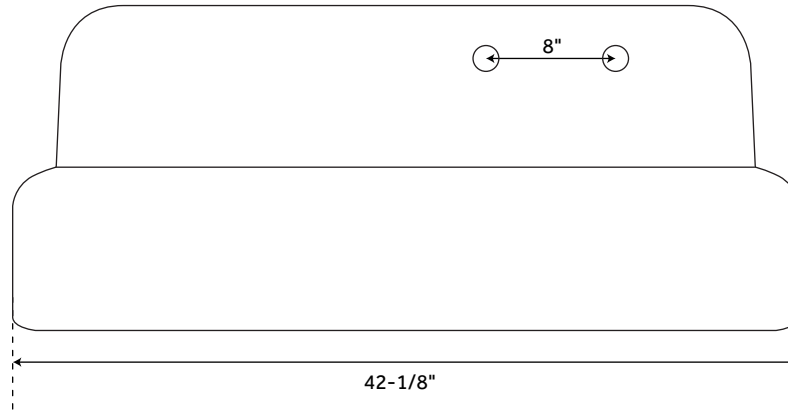

42" CAST IRON

WALL-MOUNT KITCHEN SINK WITH DRAINBOARD

SKU: 935281

FEATURES

Material: Cast Iron
Basin Split: Single
Apron Design: Smooth
Faucet Centers: 8"
Number of Basins: 1
Product Color: White
Length: 42-1/8"
Width: 20-7/8"
Height: 16-1/8"
Basin Length: 19-1/4"
Basin Width: 16"
Water Depth to Rim: 7"
Faucet Included: No
Faucet Holes: 2
Drain Included: Optional
Drain Size: 3-1/2"
Exterior Treatment: Smooth
Interior Treatment: Smooth

SIGNATURE HARDWARE LIFETIME WARRANTY

See website for warranty information

All measurements are approximate. Measurements may vary +/- 1/2".

REVISED 10/10/2018