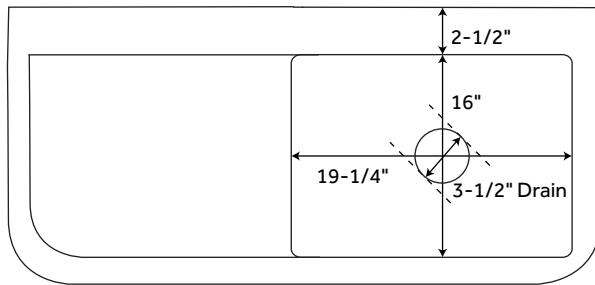

42" CAST IRON

WALL-MOUNT KITCHEN SINK WITH DRAINBOARD

SKU: 935281

FEATURES

Material: Cast Iron
Basin Split: Single
Apron Design: Smooth
Faucet Centers: 8"
Number of Basins: 1
Product Color: White
Length: 42-1/8"
Width: 20-7/8"
Height: 16-1/8"
Basin Length: 19-1/4"
Basin Width: 16"
Water Depth to Rim: 7"
Faucet Included: No
Faucet Holes: 2
Drain Included: Optional
Drain Size: 3-1/2"
Exterior Treatment: Smooth
Interior Treatment: Smooth