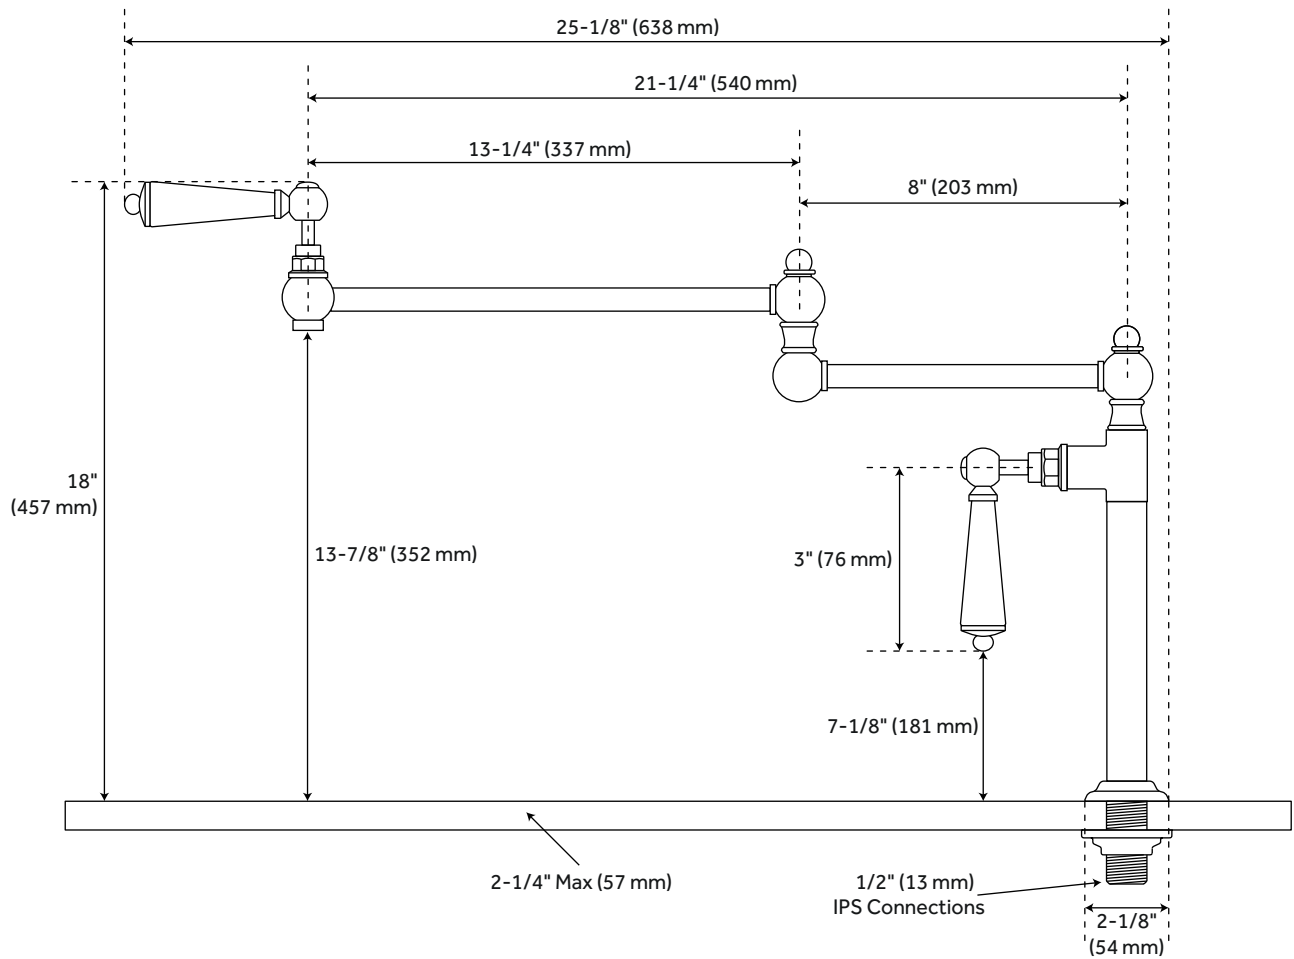

FATSANI

DECK-MOUNT RETRACTABLE POT FILLER - METAL LEVER HANDLES - OIL RUBBED BRONZE

SKU: 934820

FEATURES

Installation Type: Single-hole
Faucet Holes: 1
Faucet Centers: Single-hole
Handle Type: Lever
Design: Traditional
Faucet Material: Brass

CONTENTS

POT FILLER PAGE 2

REVISED 11/16/2020

FATSANI

DECK-MOUNT RETRACTABLE POT FILLER - METAL LEVER HANDLES - OIL RUBBED BRONZE

SKU: 934820

FEATURES

- Max. Countertop Thickness: 2-1/4"
- Length: 25-1/8"
- Width: 2-1/8"
- Height: 18"
- Height To Spout: 13-7/8"
- Spout Reach: 21-1/4"
- Swivel Spout: Yes
- Base Plate Length: 2-1/8"
- Base Plate Width: 2-1/8"
- Handle Length: 3"
- Height To Bottom of Handle: 7-1/8"
- Ceramic Disc Cartridges: Yes
- Hot And Cold Indicators: No
- Ips: 1/2"
- Drain Included: No

PRODUCT IMAGE

All dimensions and specifications are nominal and may vary. Use actual products for accuracy in critical situations.

PAGE 2