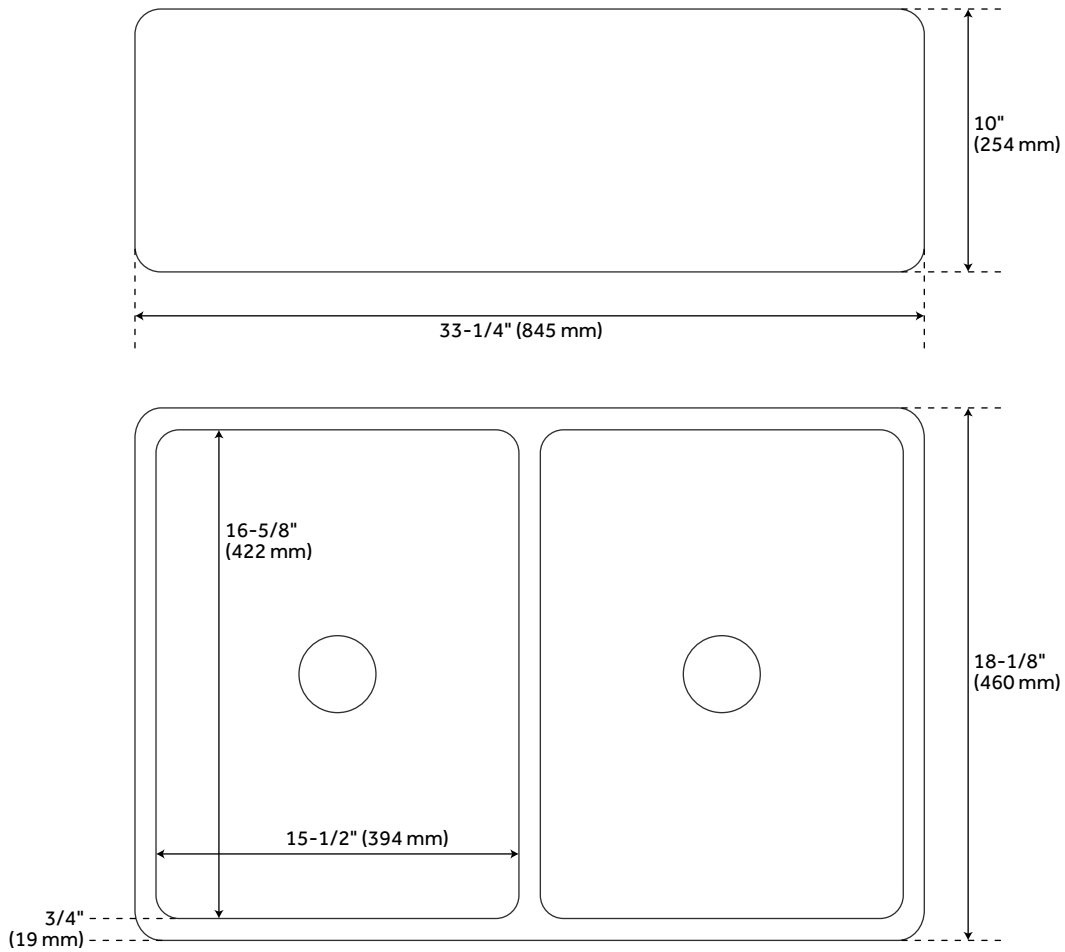

33" REINHARD

DOUBLE-BOWL FIRECLAY FARMHOUSE SINK - BLACK

SKU: 934800

FEATURES

- Material: Fireclay
- Basin Split: 50/50
- Apron Design: Smooth
- Faucet Centers: No Faucet Hole
- Number Of Basins: 2
- Product Color: Black
- Faucet Included: No
- Faucet Holes: No Faucet Hole
- Drain Included: Optional
- Reversible Mounting: Yes
- Exterior Treatment: Smooth
- Interior Treatment: Smooth
- Smooth, Ripple-Resistant Surface
- Sink is Finished on All Four Sides
- Optional Sink Grid Set Measures:
 - 14-1/4" L x 15-1/2" W x 1" H
- Sink Grids Provide Protection and Keep Dishes Elevated as They Air Dry
- If Purchasing Drain Separately, it Must be Able to Accommodate a Sink Drain Thickness of 1"

CONTENTS

KITCHEN SINK PAGE 2

REVISED 06/12/2020

33" REINHARD

DOUBLE-BOWL FIRECLAY FARMHOUSE SINK - BLACK

SKU: 934800

FEATURES

Length: 33-1/4"
Width: 18-1/8"
Height: 10"
Basin Length: 15-1/2"
Basin Width: 16-5/8"
Water Depth To Rim: 8"
Apron Front Rim Thickness: 3/4"
Side And Back Rim Thickness: 3/4"
Drain Size: 3-1/2"

CODES/STANDARDS

cUPC
ASME A112.19.2/CSA B45.1
Massachusetts Accepted

PRODUCT IMAGE

All dimensions and specifications are nominal and may vary. Use actual products for accuracy in critical situations.

PAGE 2
Code: 527241