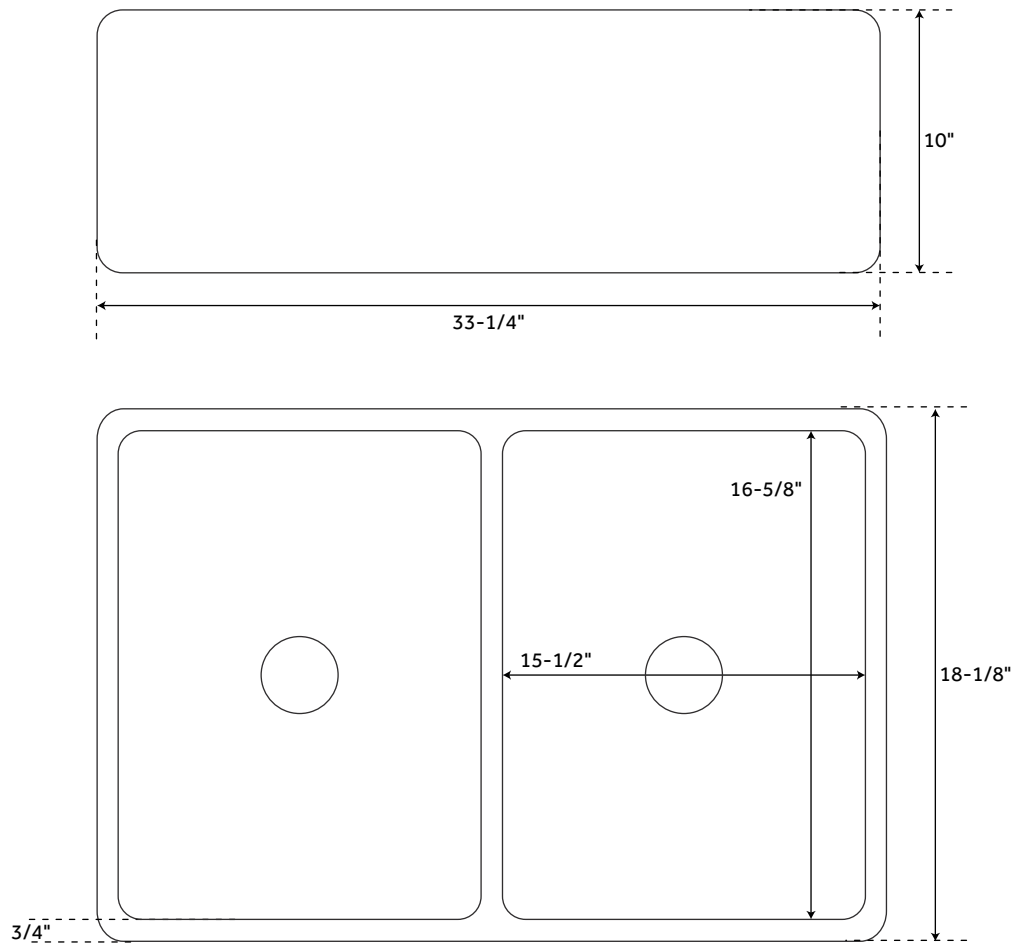

# 33" REINHARD

### FEATURES

- Smooth, ripple-resistant surface.
- Sink is finished on all four sides.
- Optional sink grid set measures: 14-1/4" L x 15-1/2" W x 1" H.
- Sink grids provide protection and keep dishes elevated as they air dry.
- If purchasing drain separately, it must be able to accommodate a sink drain thickness of 1".
- All sink dimensions are ( $\pm 1/2"$ ).
- Reversible Mounting : Yes
- Exterior Treatment: Smooth
- Interior Treatment: Smooth

### FEATURES

- Material: Fireclay
- Basin Split: 50/50
- Apron Design: Smooth
- Faucet Centers: No Faucet Hole
- Number Of Basins: 2
- Length: 33-1/4"
- Width: 18-1/8"
- Height: 10"
- Basin Length: 15-1/2"
- Basin Width: 16-5/8"
- Water Depth To Rim: 8"
- Apron Front Rim Thickness: 3/4"
- Side And Back Rim Thickness: 3/4"
- Faucet Included: No
- Faucet Holes: No Faucet Hole
- Drain Included: Optional
- Fits Drain Hole Size: 3-1/2"