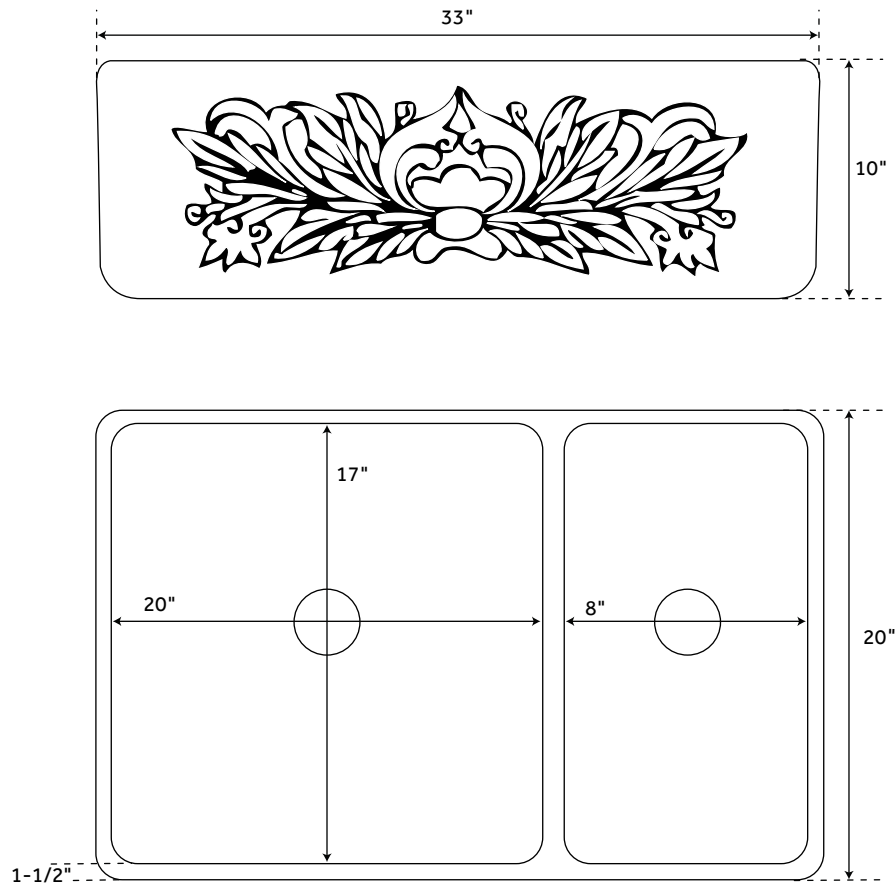

# 33" IVY

## 70/30 OFFSET DOUBLE-BOWL POLISHED MARBLE FARMHOUSE SINK

SKU: 934635

### FEATURES

Material: Marble  
Basin Split: 70/30  
Shape: Rectangle  
Apron Design: Ivy  
Faucet Centers: No Faucet Hole  
Number of Basins: 2  
Length: 33"  
Width: 20"  
Height: 10"  
Large Bowl Length: 20"  
Large Bowl Width: 17"  
Small Bowl Length: 8"  
Small Bowl Width: 17"  
Apron Front Rim Thickness: 1-1/2"  
Drain Included: Optional  
Drain Size: 3-1/2"  
Exterior Treatment: Embossed  
Interior Treatment: Smooth