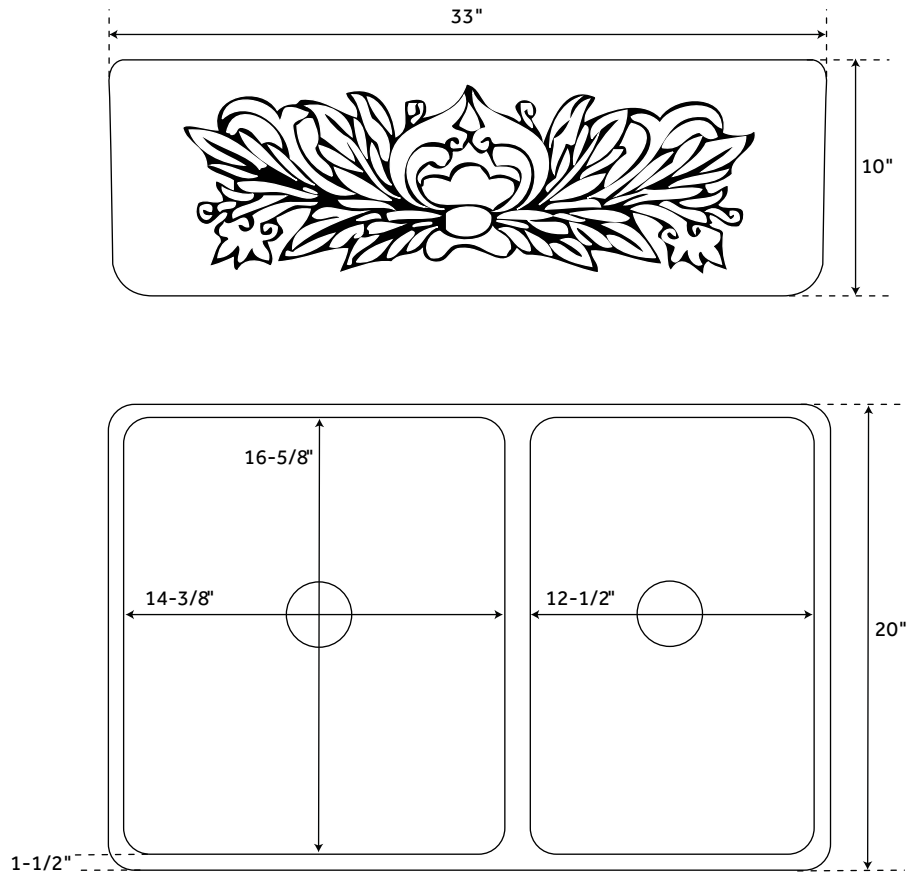

# 33" IVY

## POLISHED MARBLE 60/40 OFFSET DOUBLE-BOWL FARMHOUSE SINK

SKU: 934632

### FEATURES

Material: Marble  
Basin Split: 60/40  
Apron Design: Ivy  
Faucet Centers: No Faucet Hole  
Number of Basins: 2  
Length: 33"  
Width: 20"  
Height: 10"  
Large Bowl Length: 16-1/4"  
Large Bowl Width: 16-1/2"  
Small Bowl Length: 12-1/2"  
Small Bowl Width: 16-1/2"  
Water Depth to Rim: 7-3/4"  
Apron Front Rim Thickness: 1-1/2"  
Drain Included: Optional  
Drain Size: 3-1/2"  
Exterior Treatment: Embossed  
Interior Treatment: Smooth