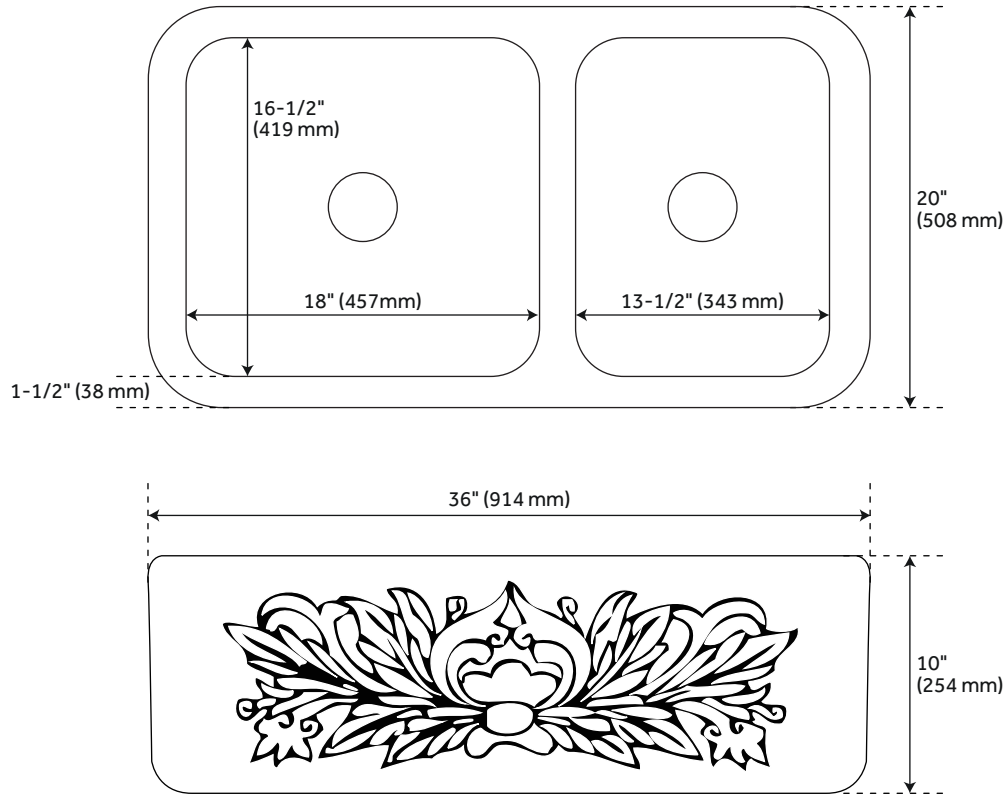

### FEATURES

- Material: Marble
- Basin Split: 60/40
- Apron Design: Ivy
- Faucet Centers: No Faucet Hole
- Number of Basins: 2
- Product Color: Cream Egyptian Marble
- Faucet Included: No
- Faucet Holes: No Faucet Hole
- Drain Included: Optional
- Exterior Treatment: Embossed
- Interior Treatment: Smooth
- Each Sink is Crafted of Natural Stone  
and Features Unique Variations
- Carved, Polished Design on Front  
Polished Interior, Sides and Back

### CONTENTS

SINK ..... PAGE 2

REVISED 02/09/2021

# 36" IVY

### FEATURES

- Length: 36"
- Width: 20"
- Height: 10"
- Large Bowl Length: 18"
- Large Bowl Width: 16-1/2"
- Small Bowl Length: 13-1/2"
- Small Bowl Width: 16-1/2"
- Water Depth To Rim: 7-3/4"
- Apron Front Rim Thickness: 1-1/2"
- Fits Drain Hole Size: 3-1/2"