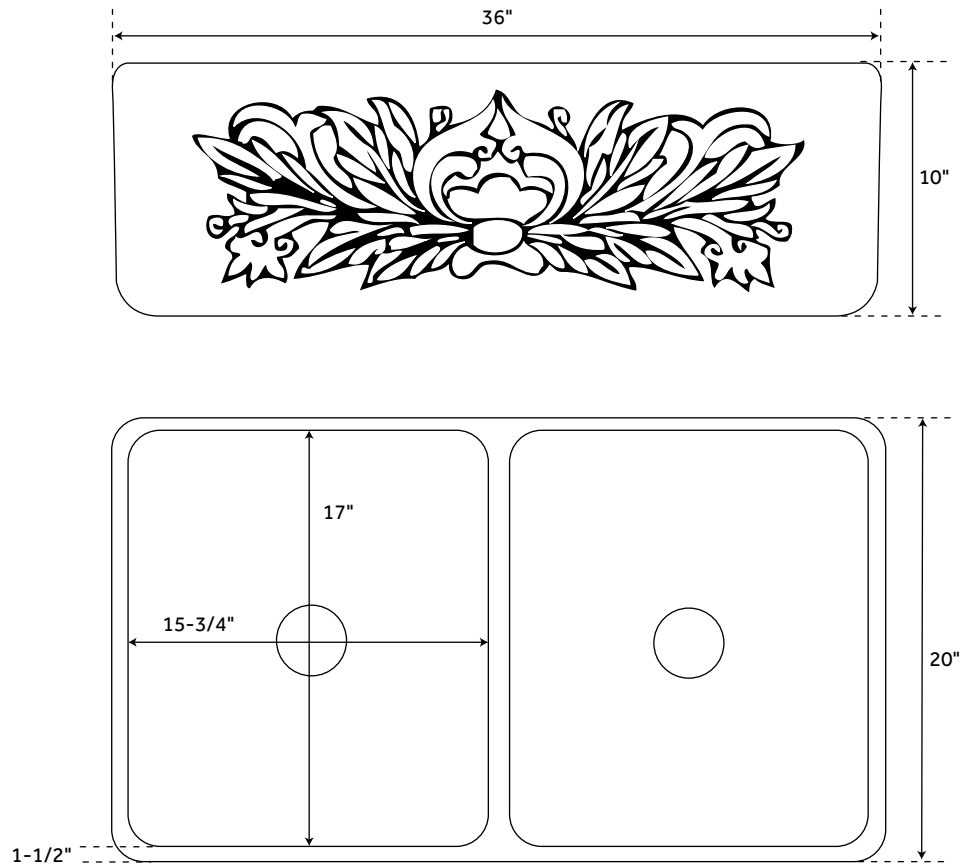

36" IVY

POLISHED MARBLE DOUBLE-BOWL FARMHOUSE SINK

SKU: 934630

FEATURES

Material: Marble
Basin Split: 50/50
Shape: Rectangle
Apron Design: Ivy
Faucet Centers: No Faucet Hole
Number of Basins: 2
Length: 36"
Width: 20"
Height: 10"
Basin Length: 15-3/4"
Basin Width: 17"
Water Depth to Rim: 7-3/4"
Apron Front Rim Thickness: 1-1/2"
Faucet Included: No
Drain Included: Optional
Drain Size: 3-1/2"
Exterior Treatment: Embossed
Interior Treatment: Smooth