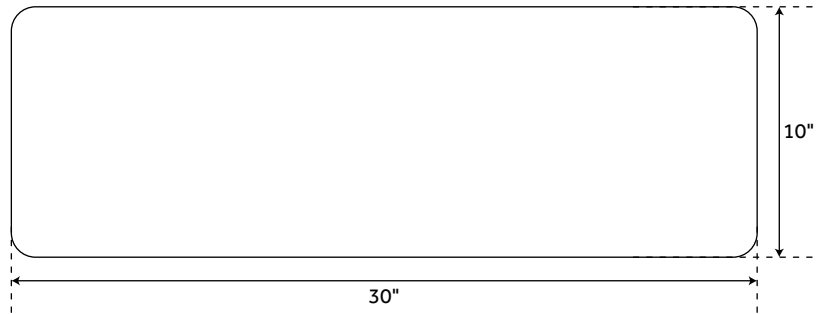

30" POLISHED MARBLE

FARMHOUSE SINK - CHISELED APRON

SKU: 934613

FEATURES

- Material: Marble
- Basin Split: Single
- Apron Design: Chiseled
- Faucet Centers: No Faucet Hole
- Number of Basins: 1
- Length: 30"
- Width: 20"
- Height: 10"
- Basin Length: 27"
- Basin Width: 17"
- Apron Front Rim Thickness: 1-1/2"
- Faucet Included: No
- Drain Included: Optional
- Drain Size: 3-1/2"
- Reversible Mounting: Yes
- Exterior Treatment: Chiseled
- Interior Treatment: Smooth