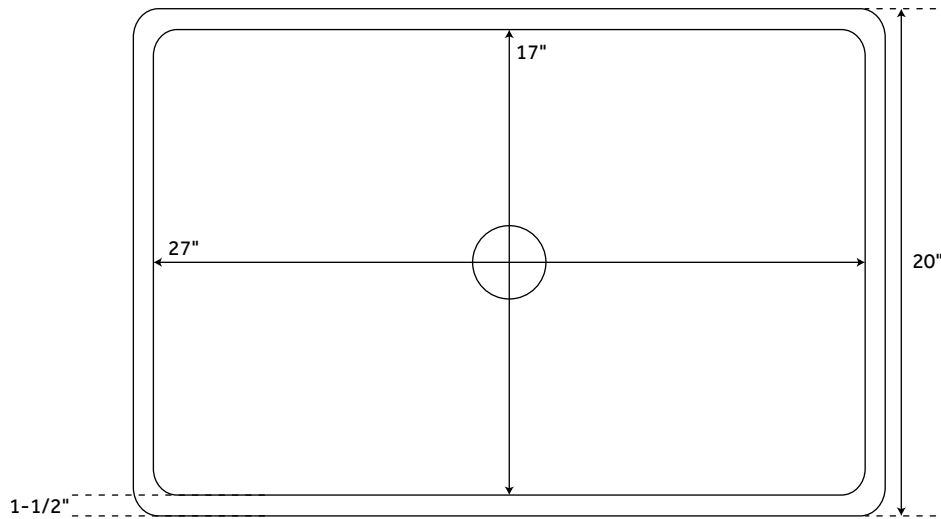

30" POLISHED MARBLE

FARMHOUSE SINK - CHISELED APRON

SKU: 934613

FEATURES

- Material: Marble
- Basin Split: Single
- Apron Design: Chiseled
- Faucet Centers: No Faucet Hole
- Number of Basins: 1
- Length: 30"
- Width: 20"
- Height: 10"
- Basin Length: 27"
- Basin Width: 17"
- Apron Front Rim Thickness: 1-1/2"
- Faucet Included: No
- Drain Included: Optional
- Drain Size: 3-1/2"
- Reversible Mounting: Yes
- Exterior Treatment: Chiseled
- Interior Treatment: Smooth