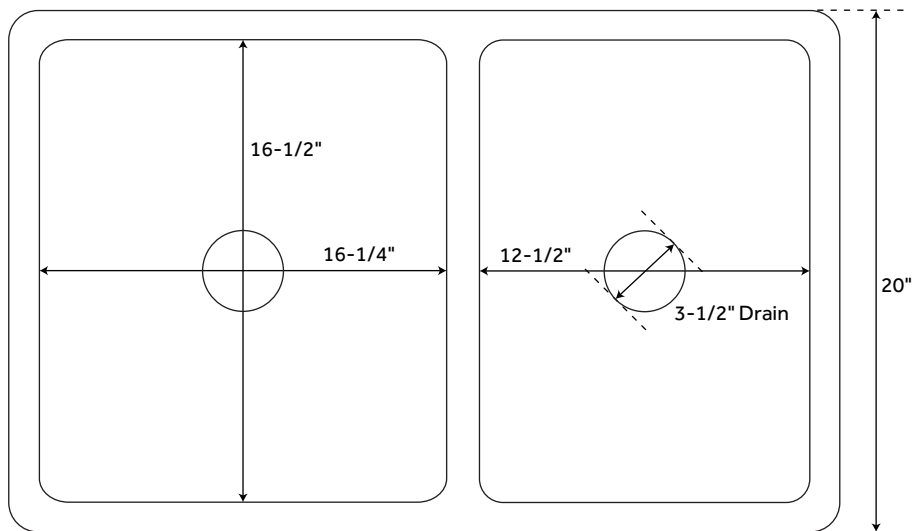

33" POLISHED MARBLE

60/40 OFFSET DOUBLE-BOWL FARMHOUSE SINK - CHISELED APRON

SKU: 934610

FEATURES

Material: Marble
Basin Split: 60/40
Apron Design: Chiseled
Faucet Centers: No Faucet Hole
Number of Basins: 2
Product Color: Cream Egyptian
Marble
Length: 33"
Width: 20"
Height: 10"
Large Bowl Length: 16-1/4"
Large Bowl Width: 16-1/2"
Small Bowl Length: 12-1/2"
Small Bowl Width: 16-1/2"
Apron Front Rim Thickness: 1-1/2"
Drain Size: 3-1/2"
Exterior Treatment: Chiseled
Interior Treatment: Smooth