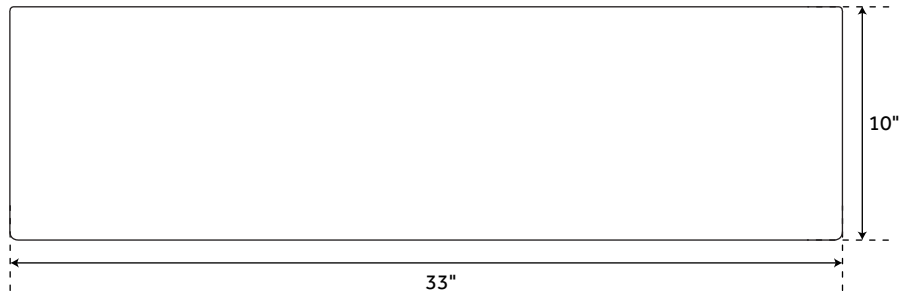

33" POLISHED MARBLE

60/40 OFFSET DOUBLE-BOWL FARMHOUSE SINK - CHISELED APRON

SKU: 934610

FEATURES

Material: Marble
Basin Split: 60/40
Apron Design: Chiseled
Faucet Centers: No Faucet Hole
Number of Basins: 2
Product Color: Cream Egyptian
Marble
Length: 33"
Width: 20"
Height: 10"
Large Bowl Length: 16-1/4"
Large Bowl Width: 16-1/2"
Small Bowl Length: 12-1/2"
Small Bowl Width: 16-1/2"
Apron Front Rim Thickness: 1-1/2"
Drain Size: 3-1/2"
Exterior Treatment: Chiseled
Interior Treatment: Smooth