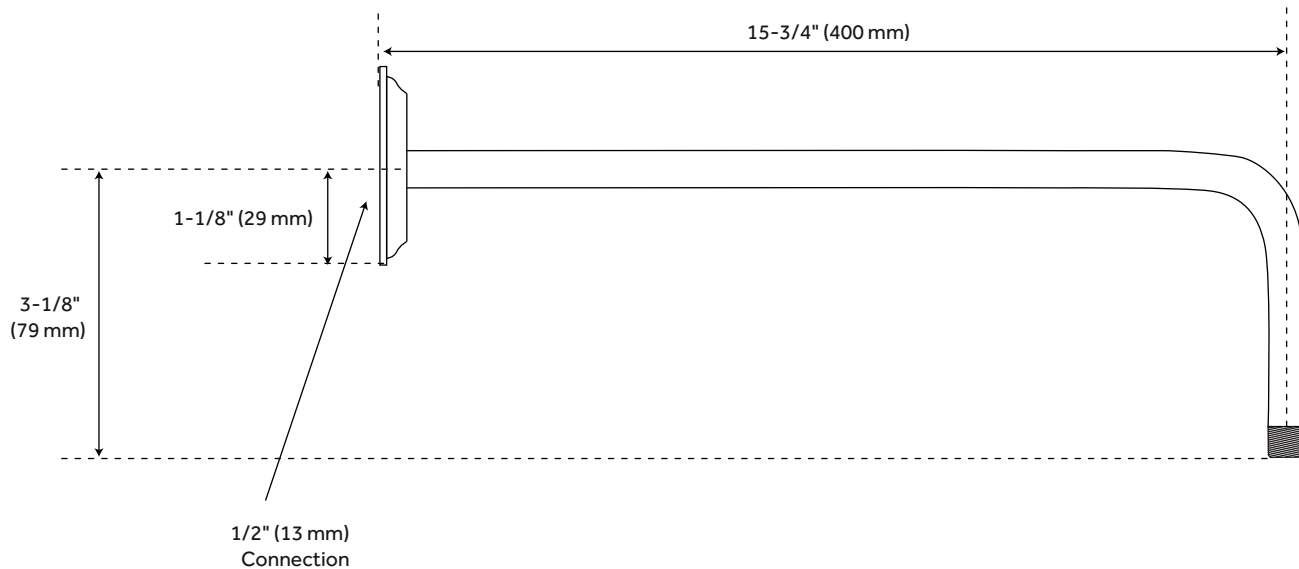

## EXTENDED SHOWER ARM

SKU: 934439

### FEATURES

Material: Brass  
Length: 15-3/4"  
Height: 4-1/4"  
Features: Shower Arm Only  
Assembly Required: No  
Installation Type: Wall Mount  
Base Plate Height: 2-3/8"  
Base Plate Width: 2-3/8"  
IPS: 1/2"