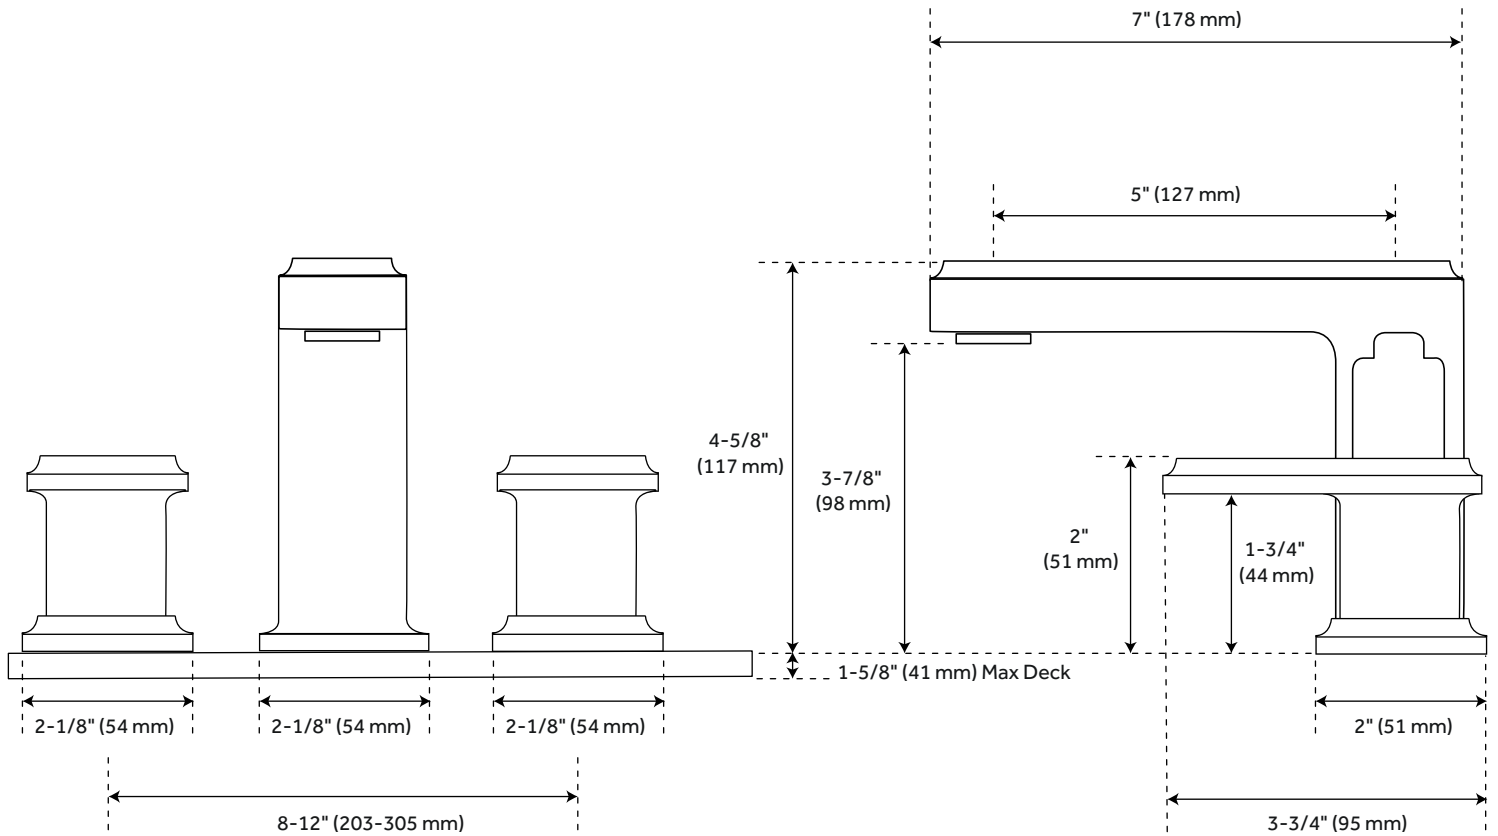

RYLE

WIDESPREAD BATHROOM FAUCET

SKU: 934429

FEATURES

- Max. Countertop Thickness: 1-5/8"
- Width: 7"
- Height: 4-5/8"
- Height To Spout: 3-7/8"
- Spout Reach: 5"
- Base Plate Length: 2-1/8"
- Base Plate Width: 2-1/8"
- Handle Length: 3-3/4"
- Height to Bottom of Handle: 1-3/4"
- Ceramic Disc Cartridges: Yes
- Hot and Cold Indicators: Yes
- IPS: 3/8"
- Drain Included: Yes
- Overflow Hole: Yes
- Drain Size: 1-1/2"
- Maximum Flow Rate: 1.2 (gallons per minute)