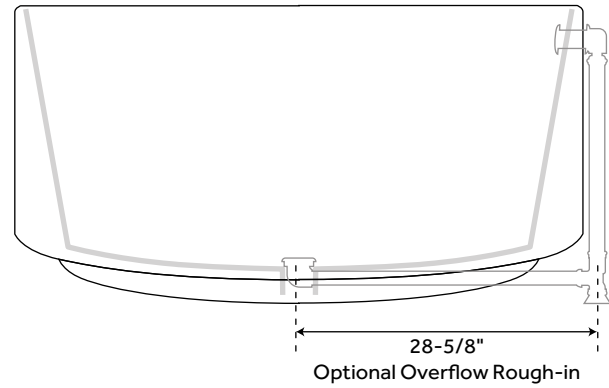

# 55" DEMPSEY

### FEATURES

- Overflow Hole: Optional
- Length: 55"
- Width: 55-1/8"
- Height: 23-5/8"
- Tub Interior Length: 43"
- Tub Interior Width: 43"
- Tub Slope: 15°
- Water Depth to Rim: 18-1/2"
- Water Depth To Overflow: 15-3/4"
- Tap Deck: No
- Drain Included: Optional
- Drain Placement: Center
- Faucet Included: No
- Faucet Drillings: No Drillings
- Water Capacity Without/With Overflow (Gallons): 148/126
- Built-In Adjusters: Yes
- Tub Weight Uncrated (lbs): 152
- Tub Weight Crated (lbs): 262