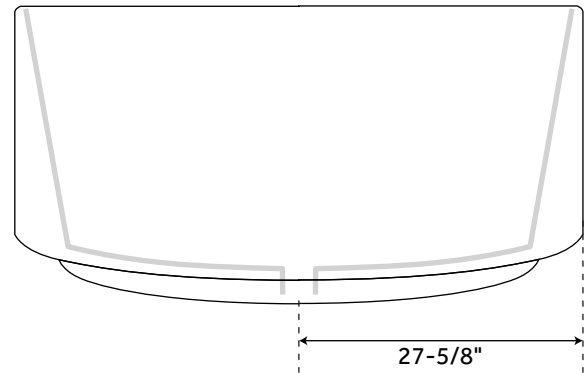

# 55" DEMPSEY

### FEATURES

- Overflow Hole: Optional
- Length: 55"
- Width: 55-1/8"
- Height: 23-5/8"
- Tub Interior Length: 43"
- Tub Interior Width: 43"
- Tub Slope: 15°
- Water Depth to Rim: 18-1/2"
- Water Depth To Overflow: 15-3/4"
- Tap Deck: No
- Drain Included: Optional
- Drain Placement: Center
- Faucet Included: No
- Faucet Drillings: No Drillings
- Water Capacity Without/With Overflow (Gallons): 148/126
- Built-In Adjusters: Yes
- Tub Weight Uncrated (lbs): 152
- Tub Weight Crated (lbs): 262