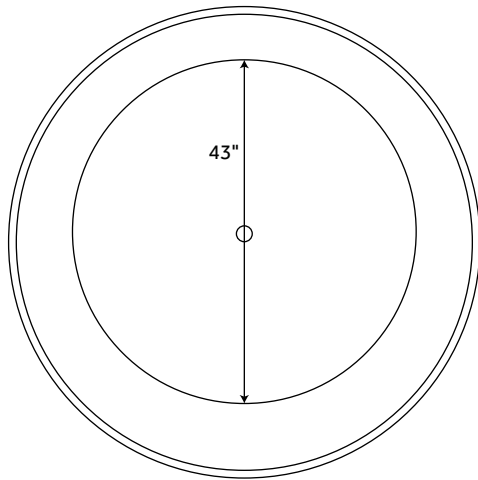

# 55" DEMPSEY

## ROUND ACRYLIC FREESTANDING TUB

SKU: 934414

### FEATURES

- Overflow Hole: Optional
- Length: 55"
- Width: 55-1/8"
- Height: 23-5/8"
- Tub Interior Length: 43"
- Tub Interior Width: 43"
- Tub Slope: 15°
- Water Depth to Rim: 18-1/2"
- Water Depth To Overflow: 15-3/4"
- Tap Deck: No
- Drain Included: Optional
- Drain Placement: Center
- Faucet Included: No
- Faucet Drillings: No Drillings
- Water Capacity Without/With Overflow (Gallons): 148/126
- Built-In Adjusters: Yes
- Tub Weight Uncrated (lbs): 152
- Tub Weight Crated (lbs): 262