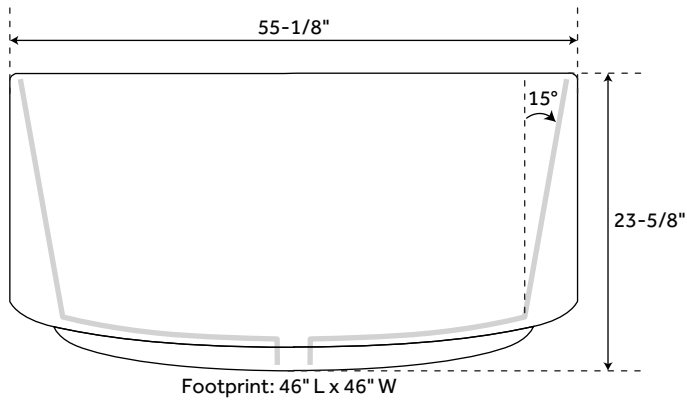

# 55" DEMPSEY

### FEATURES

- Overflow Hole: Optional
- Length: 55"
- Width: 55-1/8"
- Height: 23-5/8"
- Tub Interior Length: 43"
- Tub Interior Width: 43"
- Tub Slope: 15°
- Water Depth to Rim: 18-1/2"
- Water Depth To Overflow: 15-3/4"
- Tap Deck: No
- Drain Included: Optional
- Drain Placement: Center
- Faucet Included: No
- Faucet Drillings: No Drillings
- Water Capacity Without/With Overflow (Gallons): 148/126
- Built-In Adjusters: Yes
- Tub Weight Uncrated (lbs): 152
- Tub Weight Crated (lbs): 262