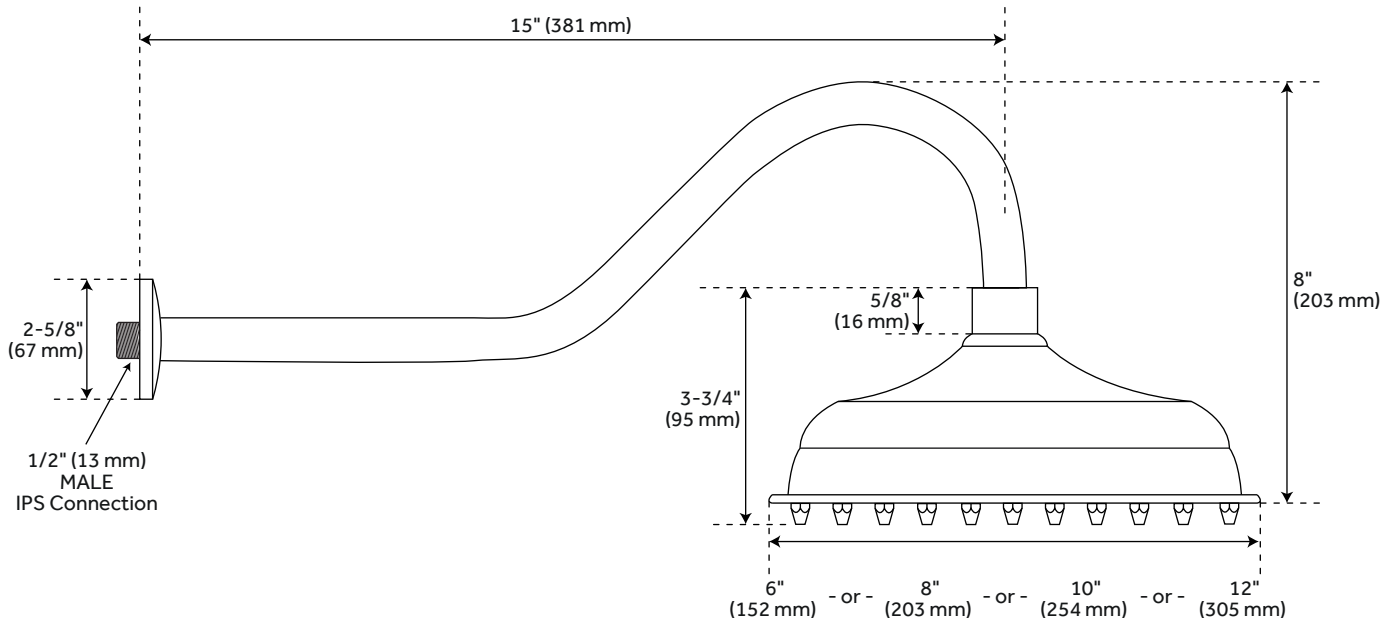

PIERMONT

RAINFALL RAISED NOZZLE SHOWER HEAD WITH VICTORIAN SHOWER ARM

SKU: 933718

FEATURES

- Material: Brass
- Shape: Round
- Installation Type: Wall Mount
- Assembly Required: Yes
- Shower Head Installation Type: Wall
- Shower Head Spray: Rainfall
- Shower Arm Included: Yes
- Shower Head Swivel: No

CONTENTS

SHOWER HEAD & ARM PAGE 2

REVISED 01/21/2021

PIERMONT

RAINFALL RAISED NOZZLE SHOWER HEAD WITH VICTORIAN SHOWER ARM

SKU: 933718

FEATURES

- Shower Arm Extension: 15"
- Shower Head Height: 3-3/4"
- Shower Head IPS: 1/2"

PRODUCT IMAGE

All dimensions and specifications are nominal and may vary. Use actual products for accuracy in critical situations.

PAGE 2