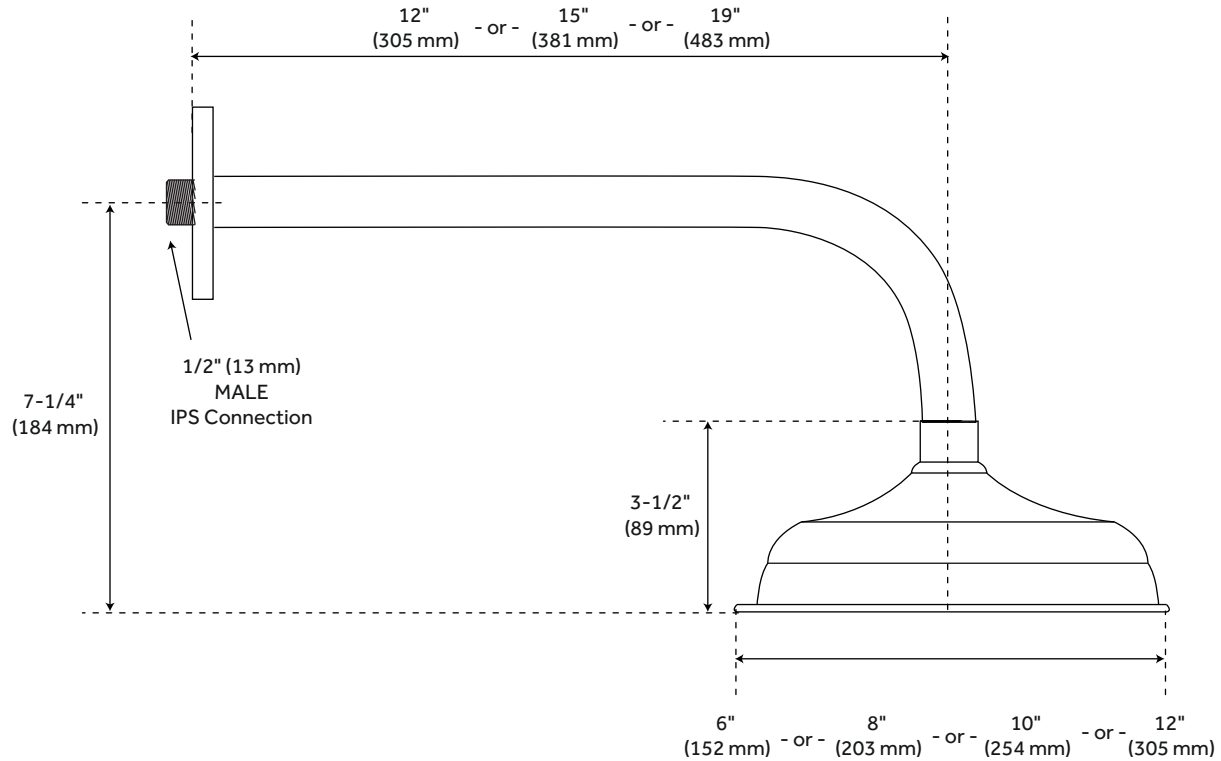

PIERMONT

RAINFALL FLAT NOZZLE SHOWER HEAD WITH EXTENDED SHOWER ARM

SKU: 933716

FEATURES

Material: Brass
Shape: Round
Installation Type: Wall Mount
Assembly Required: Yes
Shower Head Installation Type: Wall
Shower Head Spray: Rainfall
Shower Arm Included: Yes
Shower Arm Height: 3-3/4"
Shower Head IPS: 1/2"
Shower Head Swivel: No