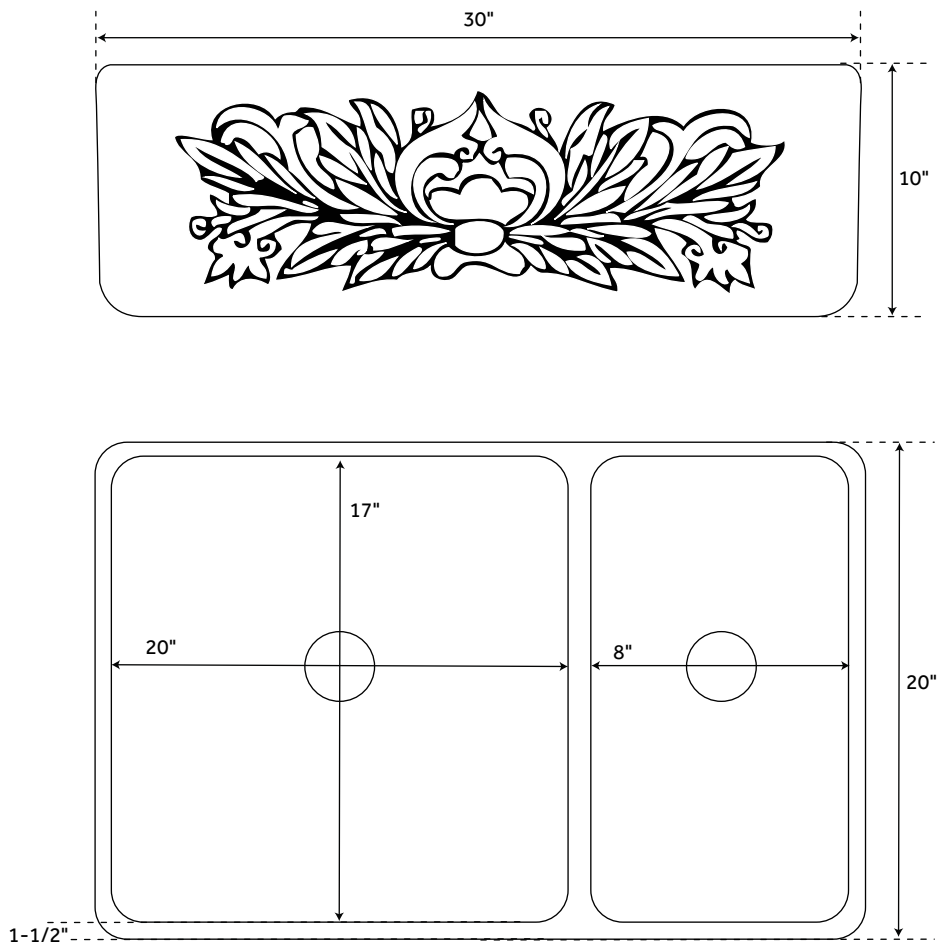

33" IVY

70/30 OFFSET DOUBLE-BOWL POLISHED GRANITE FARMHOUSE SINK

SKU: 933711

FEATURES

Material: Granite
Basin Split: 70/30
Shape: Rectangle
Apron Design: Ivy
Faucet Centers: No Faucet Hole
Number of Basins: 2
Length: 33"
Width: 20"
Height: 10"
Large Bowl Length: 20"
Large Bowl Width: 17"
Small Bowl Length: 8"
Small Bowl Width: 17"
Apron Front Rim Thickness: 1-1/2"
Drain Size: 3-1/2"
Reversible Mounting: Yes
Exterior Treatment: Embossed
Interior Treatment: Smooth