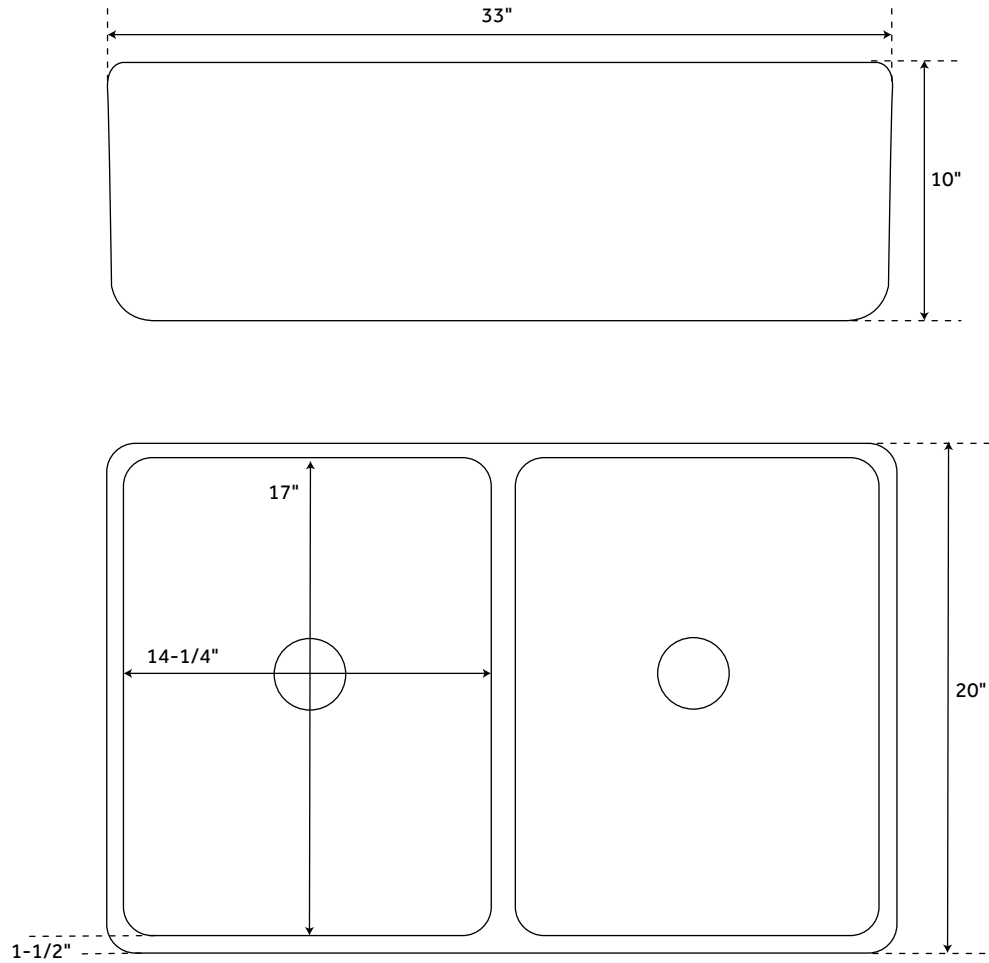

# 33" POLISHED MARBLE

### FEATURES

Material: Marble  
Basin Split: 50/50  
Apron Design: Smooth  
Faucet Centers: No Faucet Hole  
Number of Basins: 2  
Product Color: Cream Egyptian  
Marble  
Length: 33"  
Width: 20"  
Height: 10"  
Basin Length: 14-1/4"  
Basin Width: 17"  
Water Depth to Rim: 8"  
Apron Front Rim Thickness: 1-1/2"  
Drain Size: 3-1/2"  
Reversible Mounting: Yes  
Exterior Treatment: Smooth  
Interior Treatment: Smooth