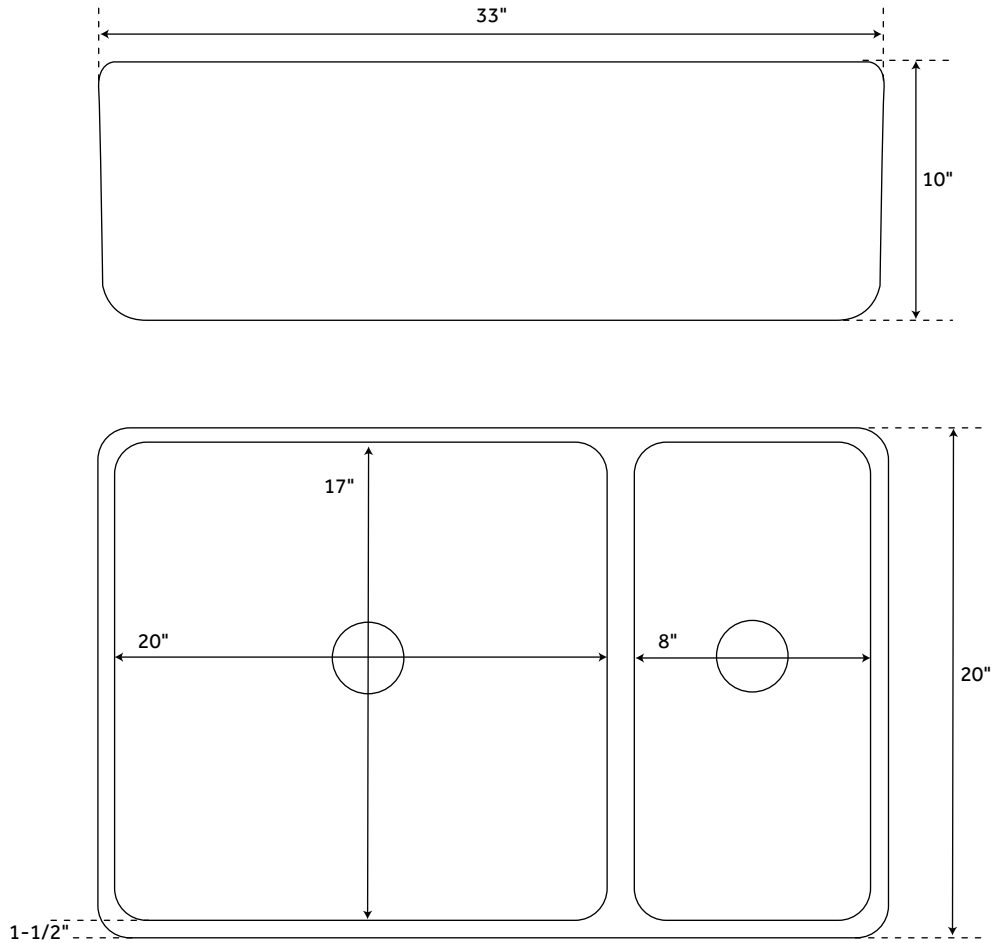

33" POLISHED

GRANITE 70/30 OFFSET DOUBLE-BOWL FARMHOUSE SINK - CHISELED APRON

SKU: 933690

FEATURES

Material: Granite
Basin Split: 70/30
Shape: Rectangle
Apron Design: Chiseled
Faucet Centers: No Faucet Hole
Number of Basins: 2
Length: 33"
Width: 20"
Height: 10"
Large Bowl Length: 20"
Large Bowl Width: 17"
Small Bowl Length: 8"
Small Bowl Width: 17"
Water Depth to Rim: 7-3/4"
Apron Front Rim Thickness: 1-1/2"
Drain Size: 3-1/2"
Exterior Treatment: Chiseled
Interior Treatment: Smooth