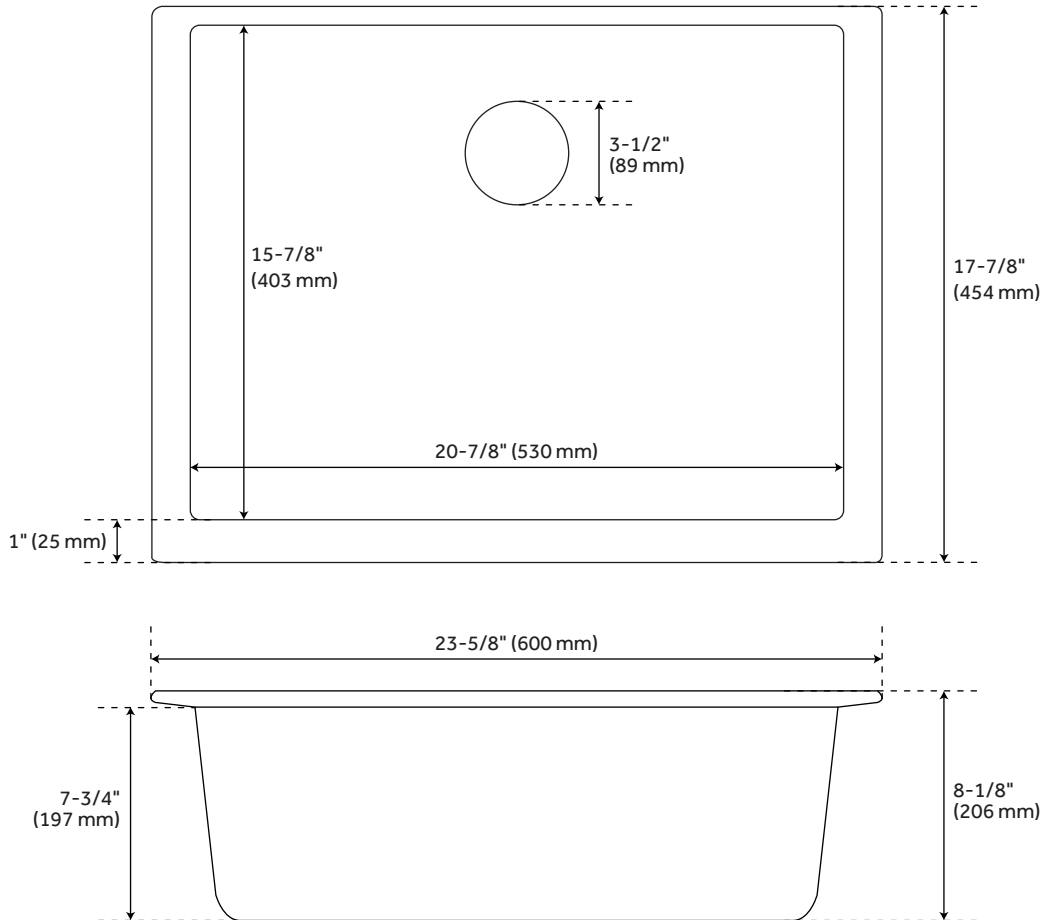

24" HOLCOMB

UNDERMOUNT GRANITE COMPOSITE SINK

SKU: 933496, 933498

FEATURES

- Material: Granite Composite
- Basin Split: Single
- Shape: Rectangle
- Sink Installation: Undermount
- Faucet Centers: No Faucet Hole
- Number of Basins: 1
- Faucet Included: No
- Faucet Holes: No Faucet Hole
- Drain Included: Optional
- Mounting Hardware Included: Yes
- Interior Treatment: Smooth
- Optional Dish Rack is Made of Stainless Steel
- Granite Composite is 80% Granite and 20% Resin
- It is Recommended to Have the Sink at the Job Site Before Cutting Cabinet or Counter Top

CONTENTS

24" SINK PAGE 2

REVISED 02/03/2021

24" HOLCOMB

UNDERMOUNT GRANITE COMPOSITE SINK

SKU: 933496, 933498

FEATURES

Length: 23-5/8"
Width: 17-7/8"
Height: 8-1/8"
Basin Length: 20-7/8"
Basin Width: 15-7/8"
Water Depth to Rim: 7-3/4"
Rim Thickness: 1"
Drain Size: 3-1/2"

CODES/STANDARDS

cCSAus
CSA B45.5/IAPMO Z124

PRODUCT IMAGE

All dimensions and specifications are nominal and may vary. Use actual products for accuracy in critical situations.

PAGE 2
Code: 521416, 521417