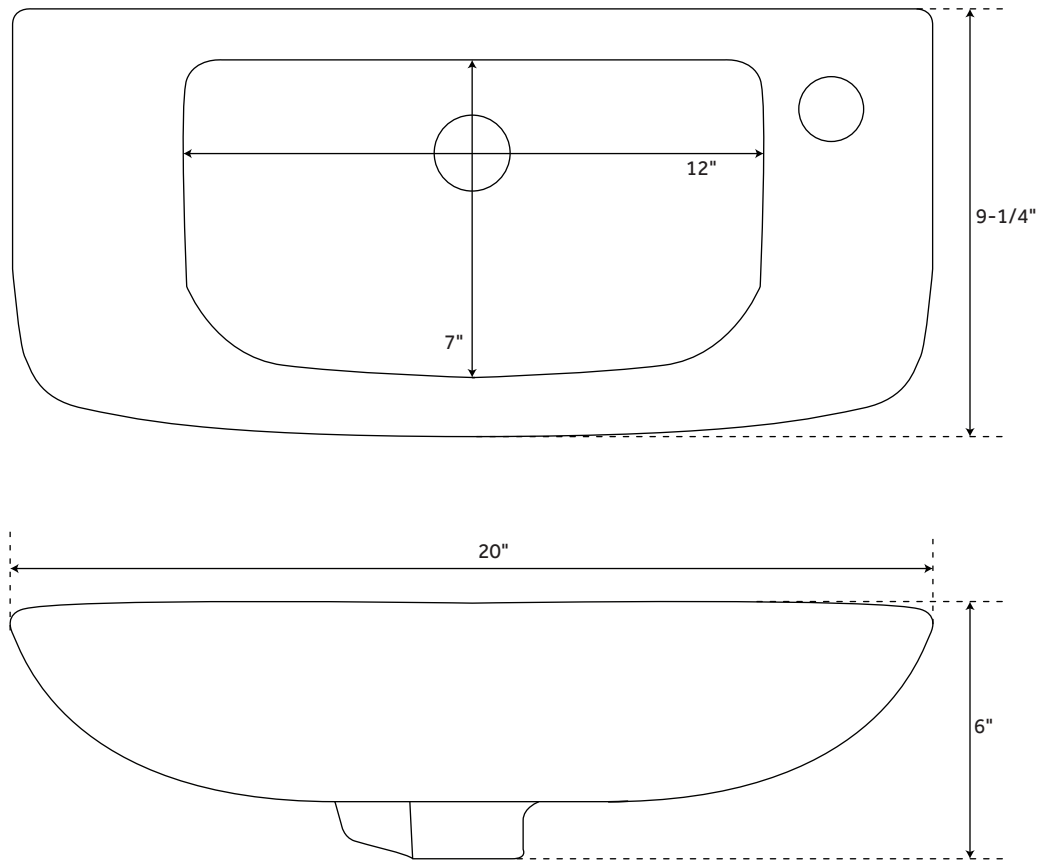

BELVIDERE

PORCELAIN WALL-MOUNT BATHROOM SINK

SKU: 932936

FEATURES

- Shape: Rectangle
- Sink Material: Porcelain
- Number of Basins: 1
- Sink Installation: Wall Mount
- Product Color: White
- Faucet Centers: Single-Hole on Right
- Overflow Hole: Yes
- Length: 20"
- Width: 9-1/4"
- Height: 6"
- Water Depth To Overflow: 2-1/2"
- Drain Size: 1-1/2"
- Drain Included: Optional
- Sink Material: Porcelain

PRODUCT IMAGE

All dimensions and specifications are nominal and may vary. Use actual products for accuracy in critical situations.

REVISED 02/25/2020