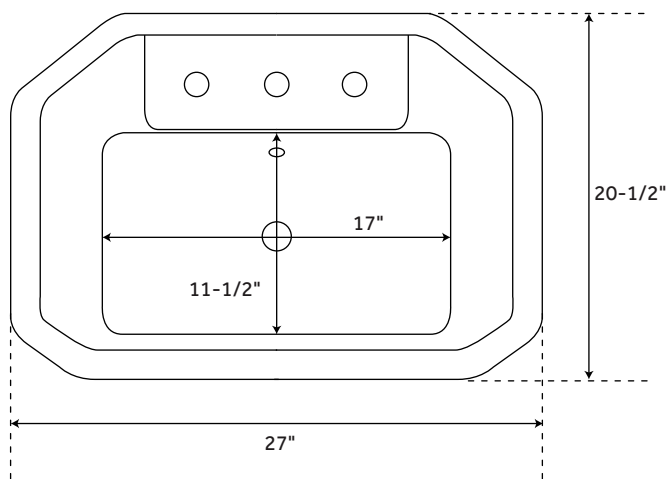

DREXEL

PORCELAIN PEDESTAL SINK

SKU: 932864

FEATURES

Shape: Rectangle
Sink Material: Porcelain
Number of Basins: 1
Sink Installation: Pedestal
Product Color: White
Faucet Centers: 8"
Overflow Hole: Yes
Length: 27"
Width: 20-1/2"
Height: 35-3/4"
Basin Length: 17"
Basin Width: 11-1/2"
Water Depth To Overflow: 4-1/4"
Drain Size: 1-1/2"
Drain Included: Optional
Faucet Included: No
Sink Material: Porcelain

SIGNATURE HARDWARE LIFETIME WARRANTY

See website for warranty information

All measurements are approximate. Measurements may vary +/- 1/2".

REVISED 08/05/2019