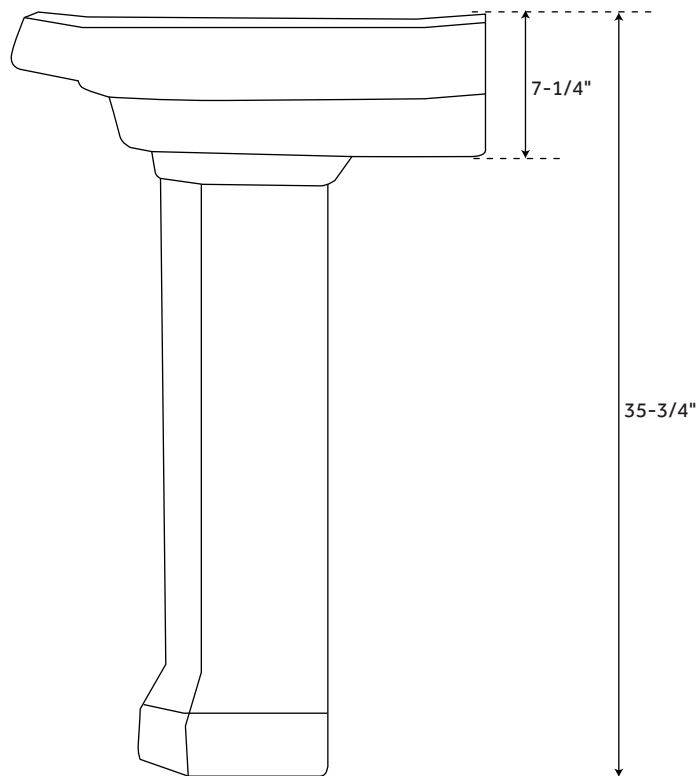

DREXEL

PORCELAIN PEDESTAL SINK

SKU: 932864

FEATURES

Shape: Rectangle
Sink Material: Porcelain
Number of Basins: 1
Sink Installation: Pedestal
Product Color: White
Faucet Centers: 8"
Overflow Hole: Yes
Length: 27"
Width: 20-1/2"
Height: 35-3/4"
Basin Length: 17"
Basin Width: 11-1/2"
Water Depth To Overflow: 4-1/4"
Drain Size: 1-1/2"
Drain Included: Optional
Faucet Included: No
Sink Material: Porcelain

SIGNATURE HARDWARE LIFETIME WARRANTY

See website for warranty information

All measurements are approximate. Measurements may vary +/- 1/2".

REVISED 08/05/2019