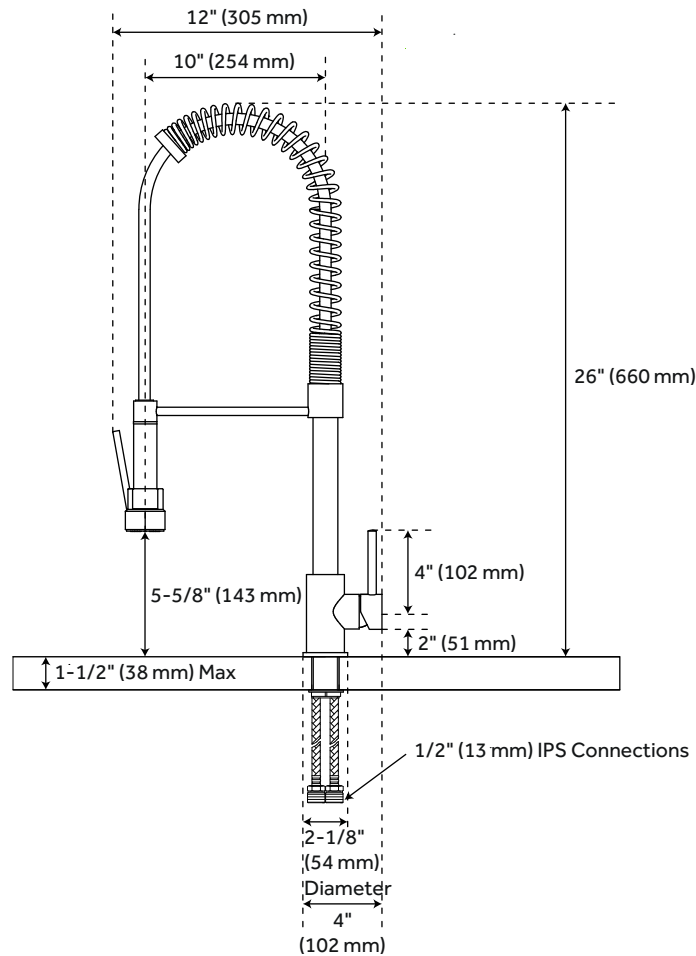

## SINGLE-HOLE KITCHEN FAUCET WITH PULL-DOWN SPRING SPOUT

SKU: 932626

### FEATURES

Installation Type: Single-Hole  
Hand Sprayer Material: Brass  
Max. Countertop Thickness: 1-1/2"  
Handle Type: Lever  
Faucet Material: Brass  
Length: 4"  
Width: 12"  
Height: 26"  
Height To Spout: 5-5/8"  
Spout Reach: 10"  
Swivel Spout: Yes  
Base Plate Length: 2-1/8"  
Base Plate Width: 2-1/8"  
Handle Length: 4"  
Height to Bottom of Handle: 2"  
Ceramic Disc Cartridges: Yes  
Hot and Cold Indicators: Yes  
IPS: 1/2"  
Drain Included: No  
Maximum Flow Rate: 1.75 gpm  
(gallons per minute)