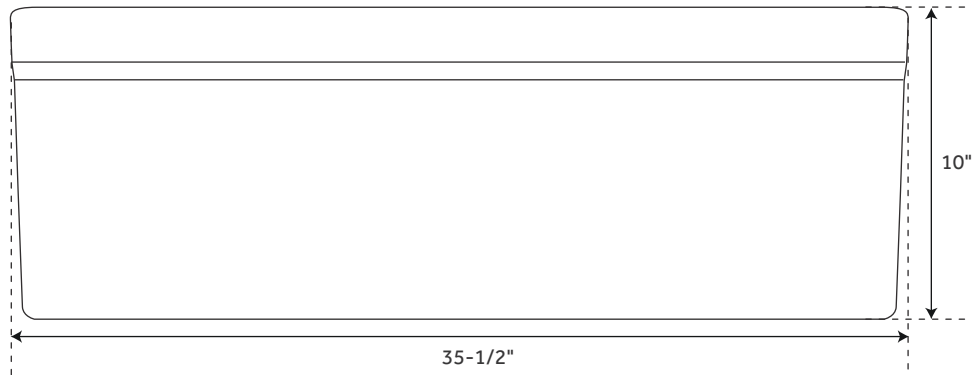

# 36" GALLO

### FEATURES

Material: Fireclay  
Basin Split: Single  
Shape: Rectangle  
Apron Design: Decorative Lip  
Faucet Centers: No Faucet Hole  
Number of Basins: 1  
Length: 35-1/2"  
Width: 19-3/4"  
Height: 10"  
Basin Length: 24"  
Basin Width: 17-1/2"  
Water Depth to Rim: 9-1/8"  
Apron Front Rim Thickness: 2"  
Side and Back Rim Thickness: 1"  
Drain Size: 3-1/2"  
Reversible Mounting: Yes  
Exterior Treatment: Smooth  
Interior Treatment: Smooth