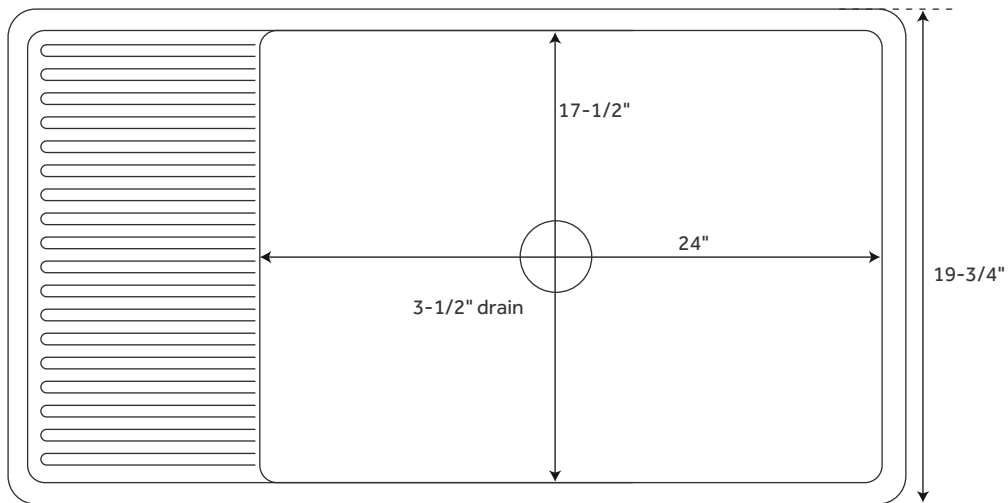

# 36" GALLO

### FEATURES

Material: Fireclay  
Basin Split: Single  
Shape: Rectangle  
Apron Design: Decorative Lip  
Faucet Centers: No Faucet Hole  
Number of Basins: 1  
Length: 35-1/2"  
Width: 19-3/4"  
Height: 10"  
Basin Length: 24"  
Basin Width: 17-1/2"  
Water Depth to Rim: 9-1/8"  
Apron Front Rim Thickness: 2"  
Side and Back Rim Thickness: 1"  
Drain Size: 3-1/2"  
Reversible Mounting: Yes  
Exterior Treatment: Smooth  
Interior Treatment: Smooth