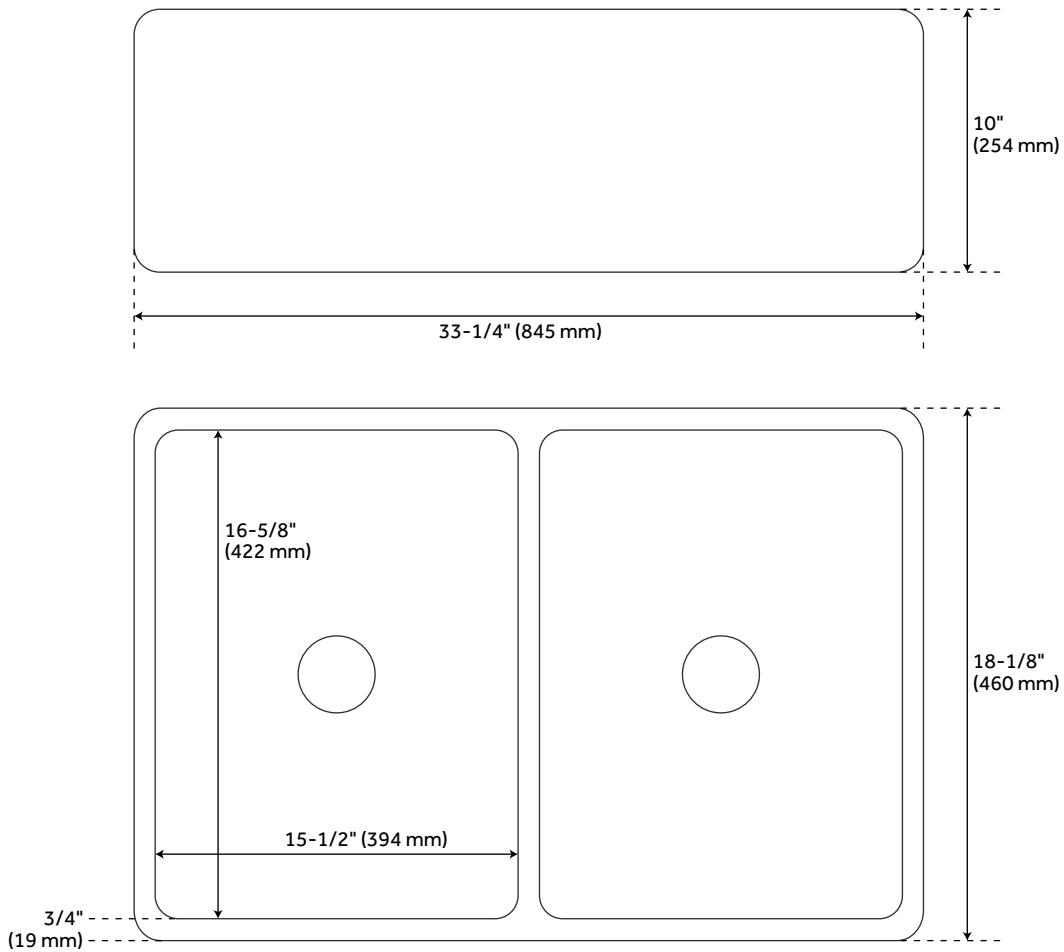

33" REINHARD

DOUBLE-BOWL FIRECLAY FARMHOUSE SINK - WHITE

SKU: 932405

FEATURES

- Material: Fireclay
- Basin Split: 50/50
- Apron Design: Smooth
- Faucet Centers: No Faucet Hole
- Number Of Basins: 2
- Product Color: White
- Faucet Included: No
- Faucet Holes: No Faucet Hole
- Drain Included: Optional
- Reversible Mounting : Yes
- Exterior Treatment: Smooth
- Interior Treatment: Smooth
- Smooth, Ripple-Resistant Surface
- Sink is Finished on All Four Sides
- Optional Sink Grid Set Measures:
 - 14-1/4" L x 15-1/2" W x 1" H
- Sink Grids Provide Protection and Keep Dishes Elevated as They Air Dry
- If Purchasing Drain Separately, it Must be Able to Accommodate a Sink Drain Thickness of 1"

CONTENTS

KITCHEN SINK PAGE 2

REVISED 06/12/2020

33" REINHARD

DOUBLE-BOWL FIRECLAY FARMHOUSE SINK - WHITE

SKU: 932405

FEATURES

Length: 33-1/4"
Width: 18-1/8"
Height: 10"
Basin Length: 15-1/2"
Basin Width: 16-5/8"
Water Depth To Rim: 8"
Apron Front Rim Thickness: 3/4"
Side And Back Rim Thickness: 3/4"
Drain Size: 3-1/2"

CODES/STANDARDS

cUPC
ASME A112.19.2/CSA B45.1
Massachusetts Accepted

PRODUCT IMAGE

All dimensions and specifications are nominal and may vary. Use actual products for accuracy in critical situations.

PAGE 2
Code: 527241