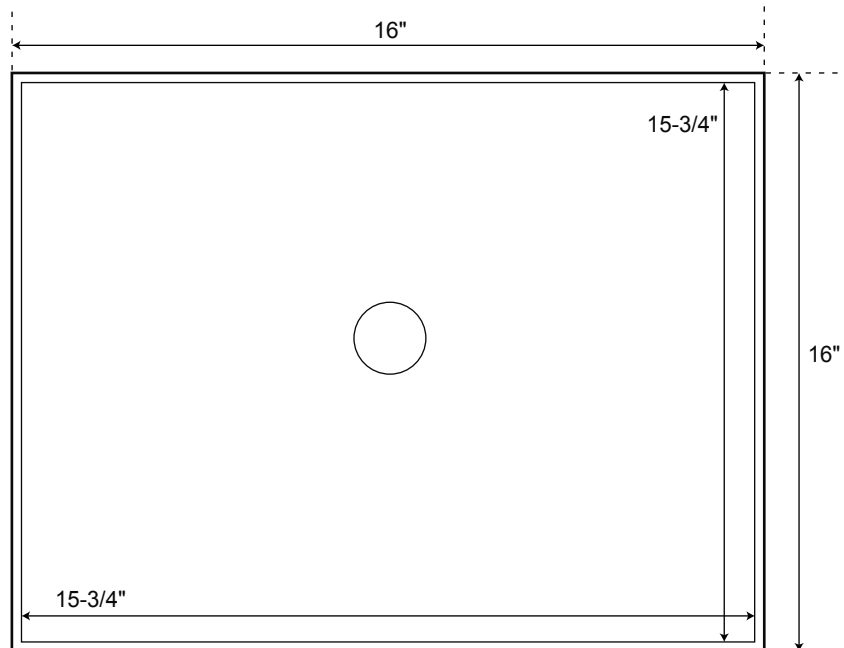

## SPECIFICATIONS

Overall Dimensions	16" L x 16" W (front to back) x 3-1/2" H
Interior Dimensions	15-3/4" L x 15-3/4" W (front to back)
Water Depth	N/A
Drain Hole	1-1/2"
Faucet Deck	N/A
Rim	1/4"

## Curved Square Marble Vessel Sink

*All measurements are approximate.*

Top

Front